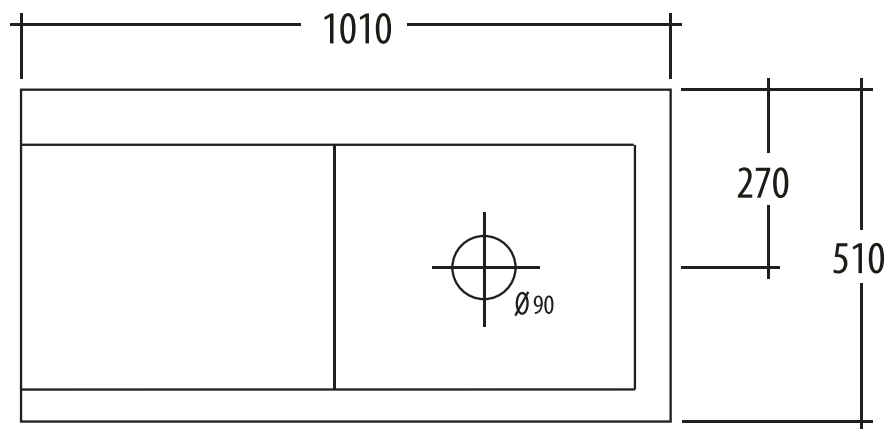

Undermount Kitchen Sink

Flute Bowl

Dimensions (MM)

* DUE TO THE MANUFACTURING PROCESS SINKS MAY HAVE SLIGHT VARIANCES IN SIZE. THESE DIMENSIONS SHOULD BE USED AS A GUIDE ONLY. WE STRONGLY RECOMMEND THE SINK BE ON SITE WHEN CABINETS OR BENCH TOPS ARE BEING PREPARED FOR THE SINK.