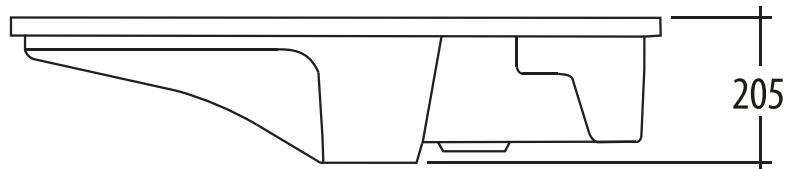

Undermount Kitchen Sink

Flute Bowl

Dimensions (MM)

* DUE TO THE MANUFACTURING PROCESS SINKS MAY HAVE SLIGHT VARIANCES IN SIZE. THESE DIMENSIONS SHOULD BE USED AS A GUIDE ONLY. WE STRONGLY RECOMMEND THE SINK BE ON SITE WHEN CABINETS OR BENCH TOPS ARE BEING PREPARED FOR THE SINK.