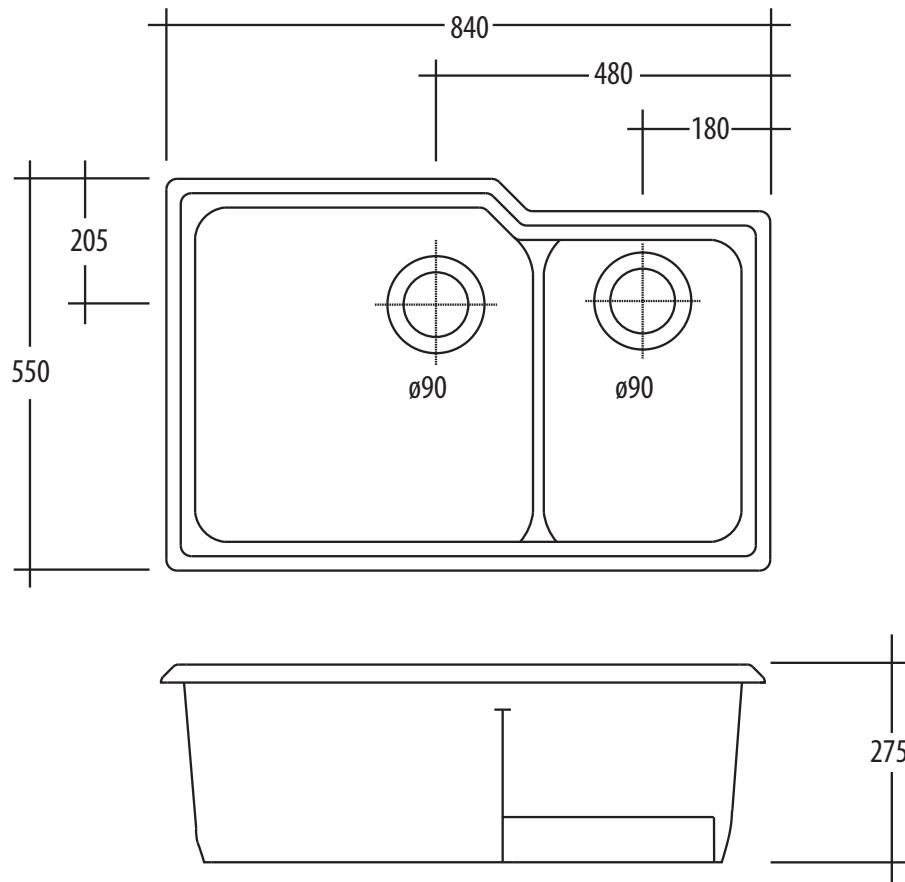

## Double Bowl

### Dimensions (MM)

\* DUE TO THE MANUFACTURING PROCESS SINKS MAY HAVE SLIGHT VARIANCES IN SIZE. THESE DIMENSIONS SHOULD BE USED AS A GUIDE ONLY. WE STRONGLY RECOMMEND THE SINK BE ON SITE WHEN CABINETS OR BENCH TOPS ARE BEING PREPARED FOR THE SINK.