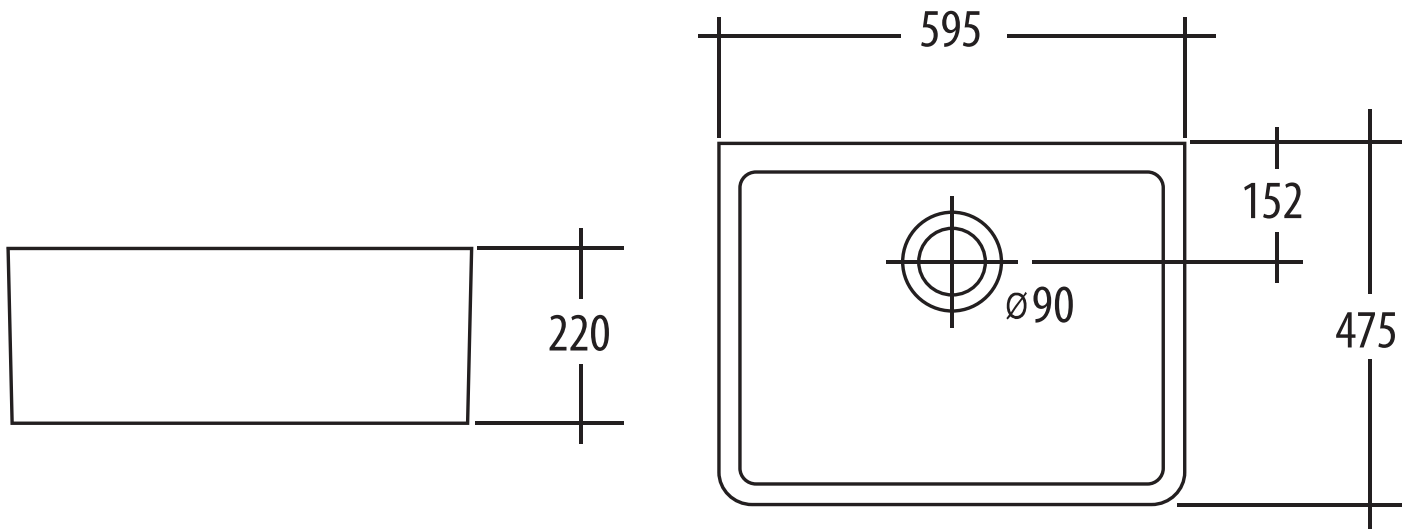

Corner Sinks

Ceramic / Fireclay

Dimensions (MM)

* DUE TO THE MANUFACTURING PROCESS SINKS MAY HAVE SLIGHT VARIANCES IN SIZE. THESE DIMENSIONS SHOULD BE USED AS A GUIDE ONLY. WE STRONGLY RECOMMEND THE SINK BE ON SITE WHEN CABINETS OR BENCH TOPS ARE BEING PREPARED FOR THE SINK.

Volume Litres: 45