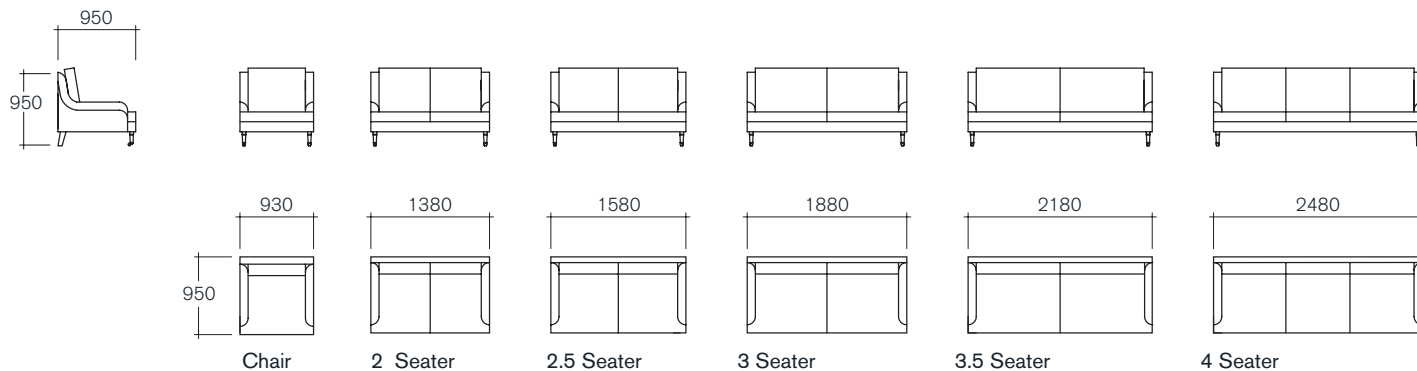

EST 1979

LOUISE

Australian designed
& manufactured

Diane Bergeron for Arthur G Louise 4 Seater

Dimensions

Alternative sizes available.

Specifications

Materials
solid hardwood