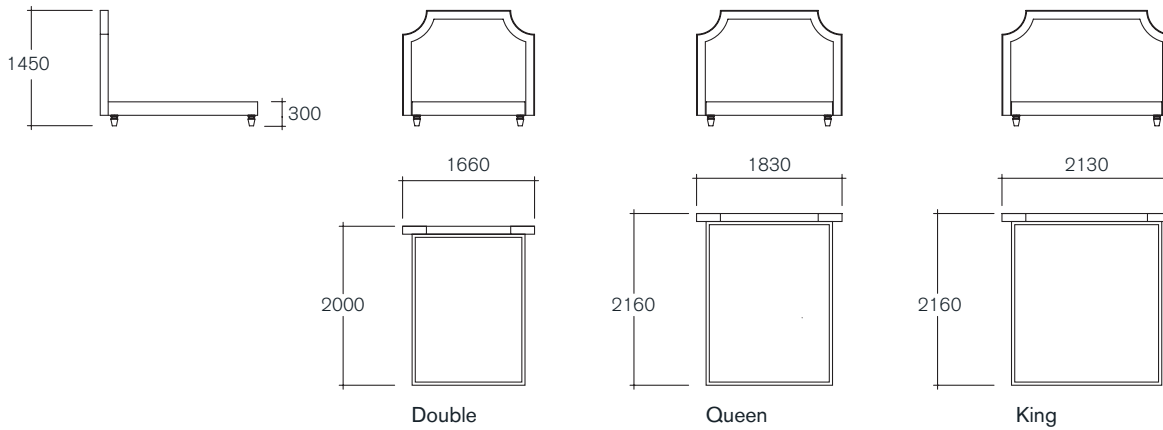

EST 1979

KATE

Australian designed
& manufactured

Diane Bergeron for Arthur G Kate Bed

Dimensions

Specifications

Materials solid hardwood	Bed Head upholstered with stud detailing	Stain various	Optional bed head only available
Leg Victorian Ash	Upholstery fabric, leather	Guarantee 10 year structural guarantee	GECA certified manufacturer