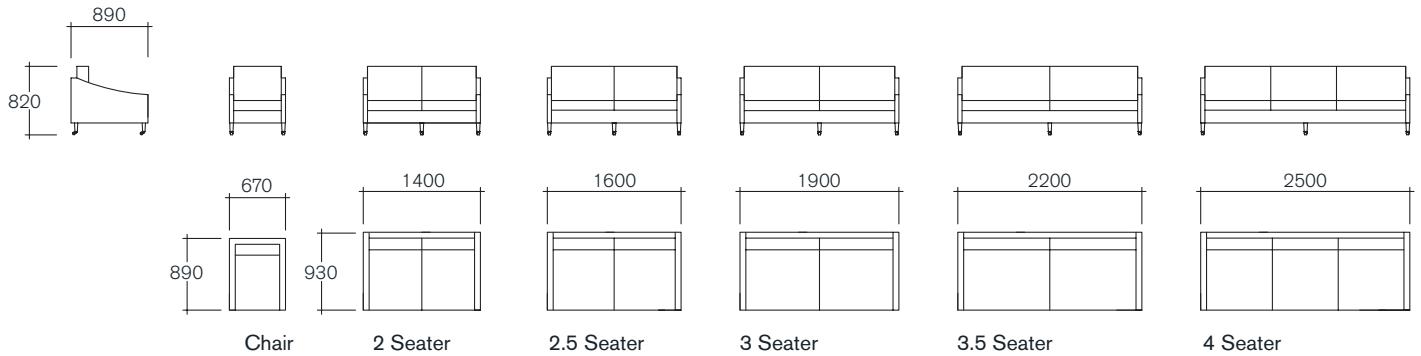

EST 1979

COLLETTE

Australian designed
& manufactured

Diane Bergeron for Arthur G Collette 3.5 Seater

Dimensions

Alternative sizes available.

Specifications

Materials
solid hardwood