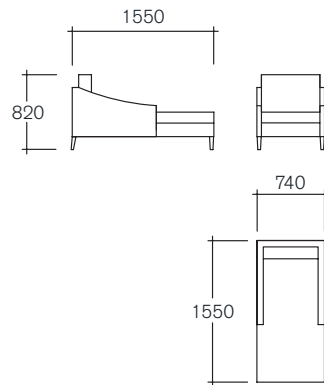

EST 1979

COLLETTE CHAISE

Australian designed
& manufactured

Diane Bergeron for Arthur G Collette Chaise

Dimensions

Alternative sizes available.

Specifications

Materials
solid hardwood