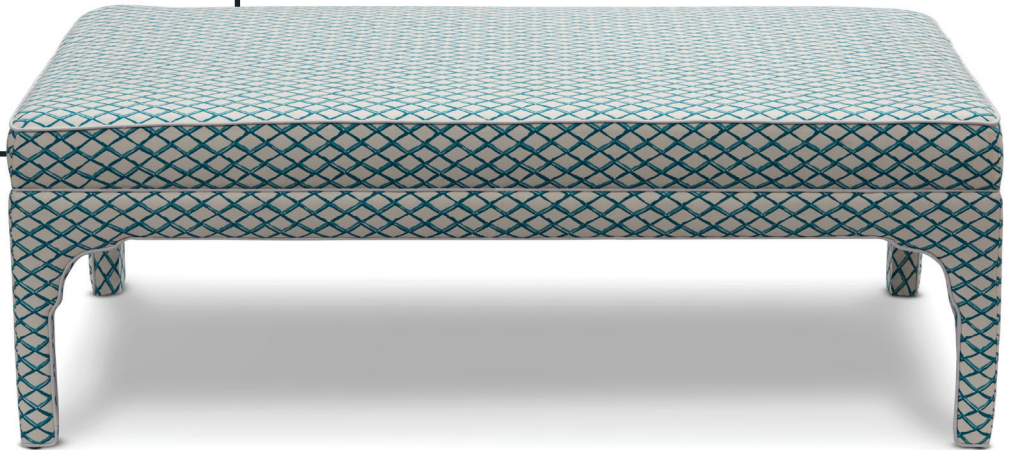

EST 1979

BABE

Australian designed
& manufactured

Diane Bergeron for Arthur G Babe Bench

Dimensions

Detail

Alternative sizes available.

Specifications

Materials
solid hardwood

Inserts
premium foam with
dacron wrap or
feather wrap

Leg
upholstered
Upholstery
fabric, leather

Optional
contrast piping,
self piped

Guarantee
10 year structural
guarantee

GECA certified
manufacturer