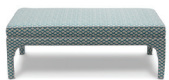

EST 1979

BABE

Australian designed
& manufactured

Diane Bergeron for Arthur G Babe Bench

Dimensions

Detail

Alternative sizes available.

Specifications

Materials
solid hardwood

Inserts
premium foam with
dacron wrap or
feather wrap

Leg
upholstered
Upholstery
fabric, leather

Optional
contrast piping,
self piped

Guarantee
10 year structural
guarantee

GECA certified
manufacturer