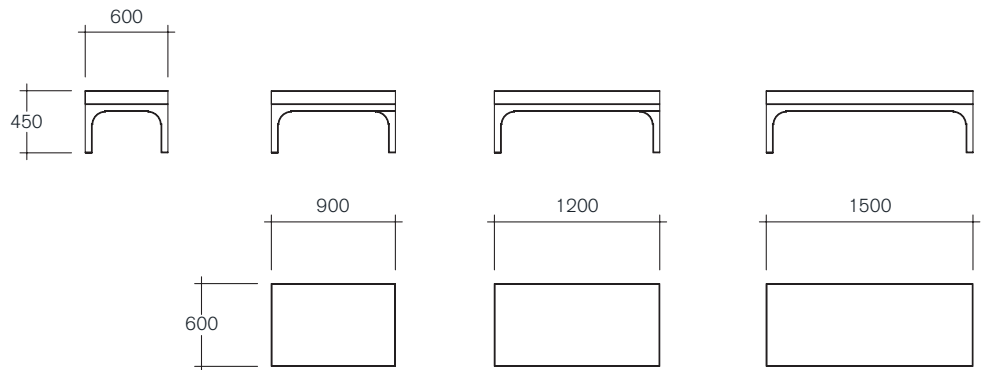

EST 1979

BABE

Australian designed
& manufactured

Diane Bergeron for Arthur G Babe Bench

Dimensions

Detail

Alternative sizes available.

Specifications