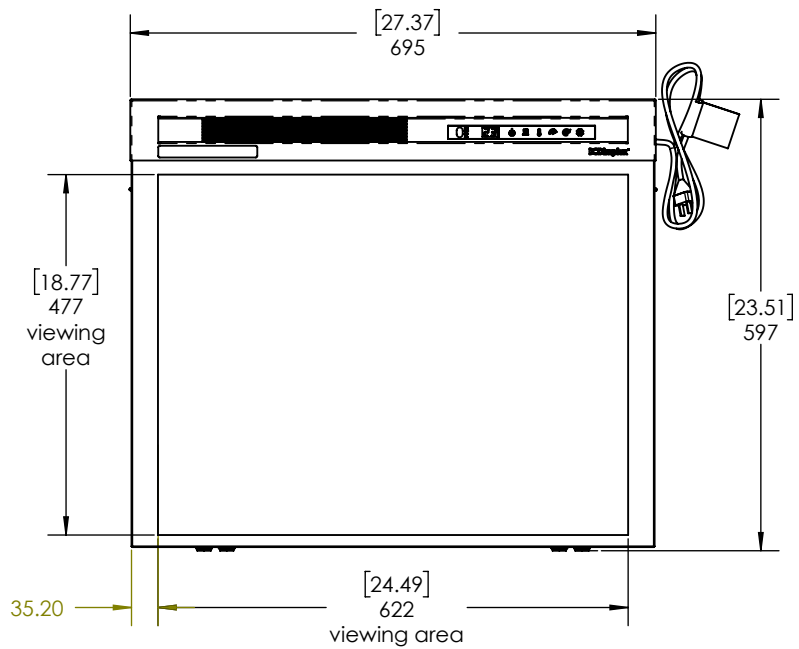

DETAIL A
FOR RECESSED OR
SURROUND TRIM
INSTALLATION

Dimplex North America Ltd.			
SIZE A	CAT. NO. XHD28L (6909970xxx)	REV. 03	
SCALE: 1:10	WEIGHT:		SHEET 1 OF 1