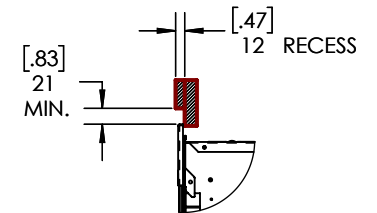

### Color Themes

Multi-function Remote

120 Volts | 1,500 Watts | 5,118 BTU

Model #	Description	Lbs / Kg	UPC	Wty. <sup>†</sup>	Carton Dimensions (WxHxD)		Cube	
					Inches	cm	ft <sup>3</sup>	m <sup>3</sup>
XHD28G	28" Multi-Fire XHD Electric Firebox - Acrylic Ice	36.5 / 16.6	781052 117907	1 yr.	30 x 26-7/8 x 11-1/8	76.0 x 68.0 x 28.0	5.10	0.1
XHD28L	28" Multi-Fire XHD Electric Firebox - Realogs	36.5 / 16.6	781052 110847	1 yr.	30 x 26-7/8 x 11-1/8	76.0 x 68.0 x 28.0	5.10	0.1

\* Based on national average residential electricity rate. Rates vary.

DETAIL A  
FOR RECESSED OR  
SURROUND TRIM  
INSTALLATION

<b>Dimplex North America Ltd.</b>			
SIZE <b>A</b>	CAT. NO. <b>XHD28L (6909970xxx)</b>	REV. <b>03</b>	
SCALE: 1:10	WEIGHT:		SHEET 1 OF 1