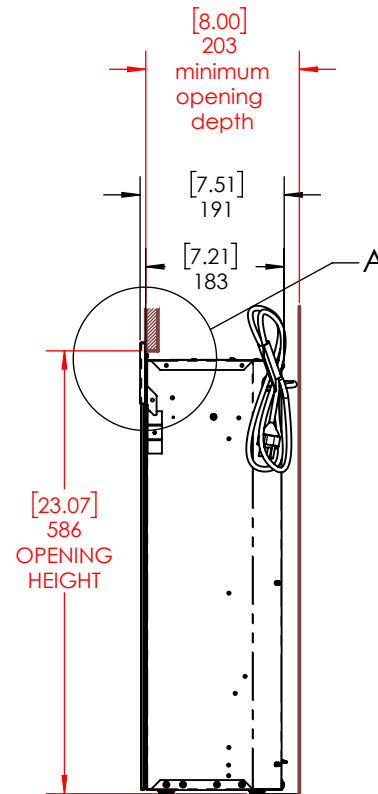

### Color Themes

Multi-function Remote

120 Volts | 1,500 Watts | 5,118 BTU

Model #	Description	Lbs / Kg	UPC	Wty. <sup>†</sup>	Carton Dimensions (WxHxD)		Cube	
					Inches	cm	ft <sup>3</sup>	m <sup>3</sup>
XHD28G	28" Multi-Fire XHD Electric Firebox - Acrylic Ice	36.5 / 16.6	781052 117907	1 yr.	30 x 26-7/8 x 11-1/8	76.0 x 68.0 x 28.0	5.10	0.1
XHD28L	28" Multi-Fire XHD Electric Firebox - Realogs	36.5 / 16.6	781052 110847	1 yr.	30 x 26-7/8 x 11-1/8	76.0 x 68.0 x 28.0	5.10	0.1

\* Based on national average residential electricity rate. Rates vary.

DETAIL A  
FOR RECESSED OR  
SURROUND TRIM  
INSTALLATION

<b>Dimplex North America Ltd.</b>			
SIZE <b>A</b>	CAT. NO. <b>XHD28L (6909970xxx)</b>	REV. <b>03</b>	
SCALE: 1:10	WEIGHT:		SHEET 1 OF 1