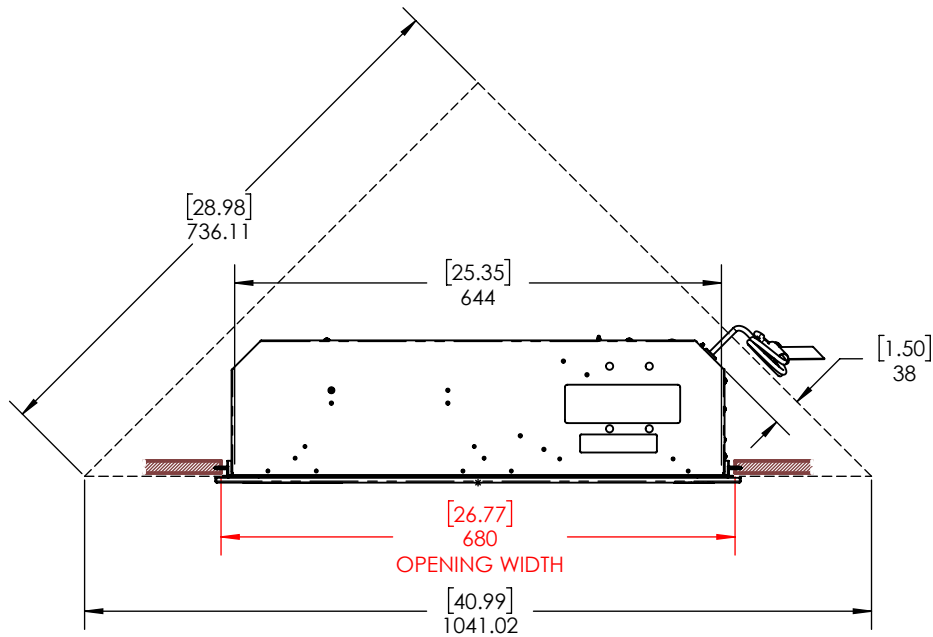

### Color Themes

Multi-function Remote

120 Volts | 1,500 Watts | 5,118 BTU

Model #	Description	Lbs / Kg	UPC	Wty. <sup>†</sup>	Carton Dimensions (WxHxD)		Cube	
					Inches	cm	ft <sup>3</sup>	m <sup>3</sup>
XHD28G	28" Multi-Fire XHD Electric Firebox - Acrylic Ice	36.5 / 16.6	781052 117907	1 yr.	30 x 26-7/8 x 11-1/8	76.0 x 68.0 x 28.0	5.10	0.1
XHD28L	28" Multi-Fire XHD Electric Firebox - Realogs	36.5 / 16.6	781052 110847	1 yr.	30 x 26-7/8 x 11-1/8	76.0 x 68.0 x 28.0	5.10	0.1

\* Based on national average residential electricity rate. Rates vary.

DETAIL A  
FOR RECESSED OR  
SURROUND TRIM  
INSTALLATION

<b>Dimplex North America Ltd.</b>			
SIZE <b>A</b>	CAT. NO. <b>XHD28L (6909970xxx)</b>	REV. <b>03</b>	
SCALE: 1:10	WEIGHT:		SHEET 1 OF 1