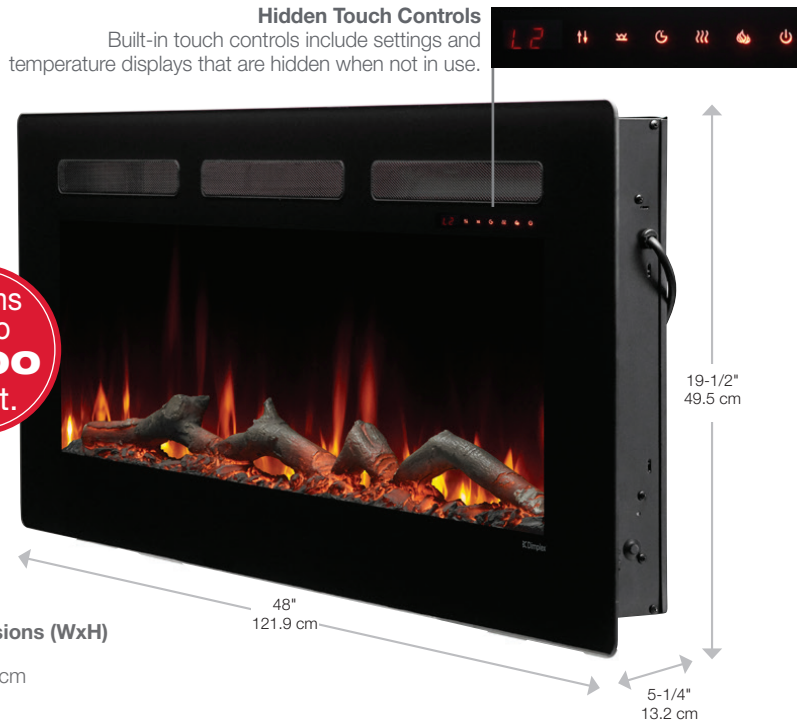

Sierra Series

48" Linear Electric Fireplace

SIL48

A photograph of a modern living room featuring a dark grey, textured wall. A black linear electric fireplace is mounted on the wall, displaying a realistic flame effect. Above the fireplace, a large black flat-screen television is mounted. To the right, a staircase with a metal railing is visible. In the foreground, a brown leather armchair and a coffee table with a plant are partially visible.

Create that cozy feeling with the touch of a button.

The Sierra linear fireplace series is the perfect solution for any space. With three installation options - built-in, wall-mount or table top stand, you will never have a problem finding the right place for it. Use the interchangeable media bed options to change the look and feel any time, and rotate the color of the ember bed and flames to add a pop of color. Create that cozy feeling with the touch of a button.

Sierra Series 48" Linear Electric Fireplace

SIL48

Viewing Dimensions (WxH)
40" x 10-5/8"
101.5 cm x 26.8 cm

Interchangeable Media Options

Flame Colors

In-wall Installation Dimensions

120 Volts | 1,400 Watts | 4,777 BTU