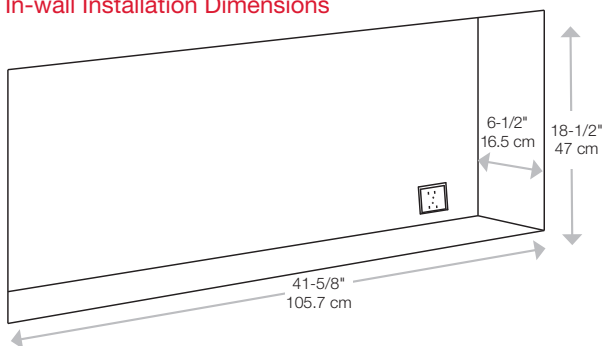

Sierra Series 48" Linear Electric Fireplace

SIL48

Viewing Dimensions (WxH)
40" x 10-5/8"
101.5 cm x 26.8 cm

Interchangeable Media Options

Flame Colors

In-wall Installation Dimensions

120 Volts | 1,400 Watts | 4,777 BTU

Model #	Description	Lbs / Kg (Packaged)	UPC	Wty.†	Carton Dimensions (WxHxD)		Cube	
					Inches	cm	ft³	m³
SIL48	48" Linear Electric Fireplace	40.8 / 18.5 (59.1 / 26.8)	781052132733	1 yr.	53-3/8 x 22-7/8 x 9-5/8	135.6 x 57.9 x 24.4	5.4	0.2