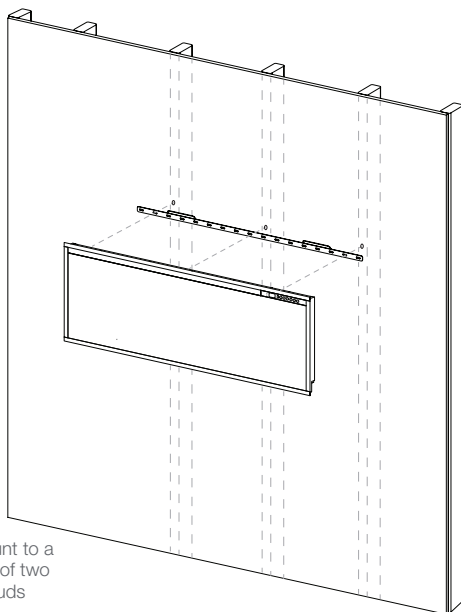

Framing:

Installation - 2 Mounting Options

Must mount to a minimum of two (2) wall studs