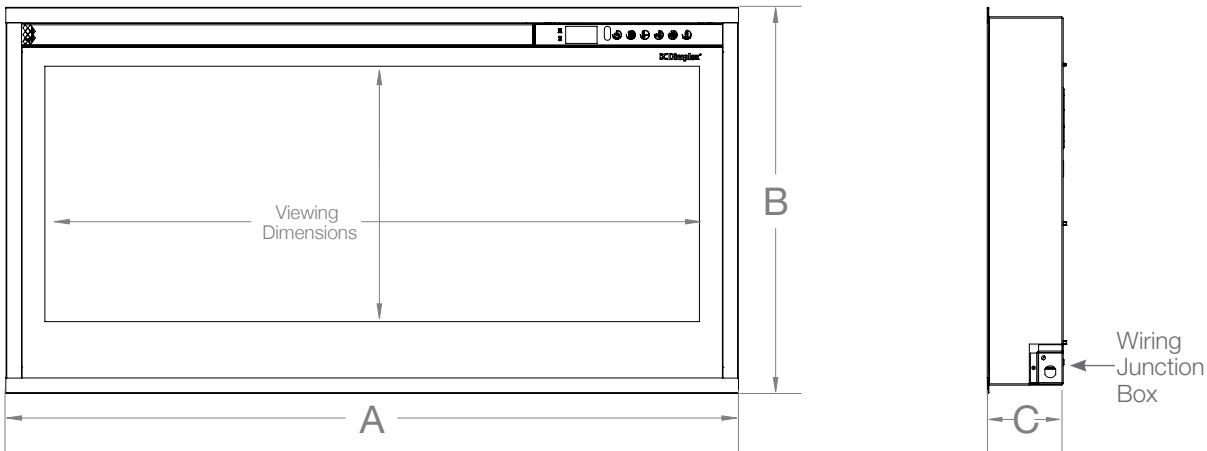

### Product Dimensions:

Product	A WIDTH (in/cm)	B HEIGHT (in/cm)	C DEPTH (in/cm)	VIEWING DIMENSION - WxH (in/cm)
PLF6014-XS	61-1/4 (155.6)	19-4/8 (49.8)	3-7/8 (9.8)	57-1/4 x 12-5/8 (145.5 x 32.2)