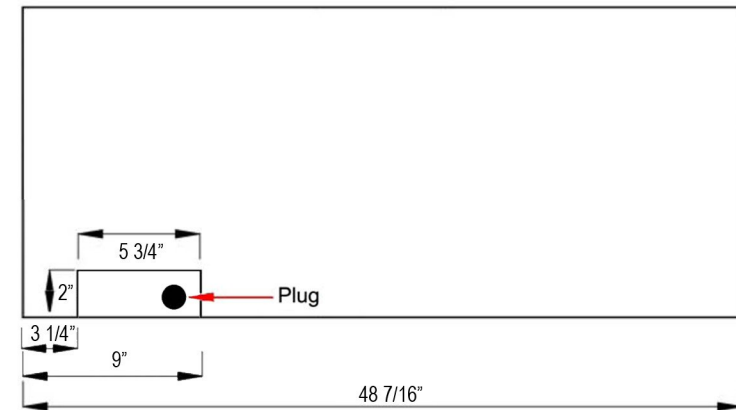

**Front View**

**Side View**

**Top View**

**Rear View**

**80036 - Sideline Elite 50" Recessed Fireplace - Black**

**Features**

- 2 heat settings (high and low) and Programmable thermostat
- 3 speed flame options
- 10 color media bed and 6 color flame options
- Designed for recessed mounting in wall
- Remote control for heat and flame setting (batteries not included)
- Dual mode, operates with or without heat for only flame effect
- Built in timer: 1 to 8 hours
- Faux drift wood fire logs and glass crystal media options

**Specifications**

- Frame color: Black
- Watts: 1,500
- BTU's: 5,118
- Room Coverage: 400 ft.
- Voltage: 110v-120v
- Amperes: 12
- Rough Opening: 48 3/4"W x 18 1/4"H x 5 1/2"D

Sideline Elite 50" Recessed Fireplace  
PN: 80036

### Specifications

- Frame color: Black
- Watts: 1,500
- BTU's: 5,118
- Room Coverage: 400 ft.
- Voltage: 110v-120v
- Amperes: 12
- Rough Opening: 58 3/4"W x 18 1/4"H x 5 1/2"D

Sideline Elite 60" Recessed Fireplace