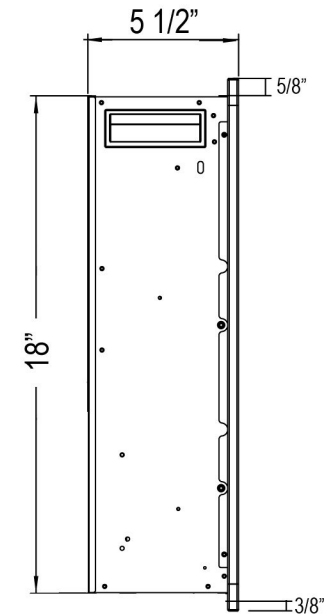

Side View

80036 - Sideline Elite 50" Recessed Fireplace - Black

Features

- 2 heat settings (high and low) and Programmable thermostat
- 3 speed flame options
- 10 color media bed and 6 color flame options
- Designed for recessed mounting in wall
- Remote control for heat and flame setting (batteries not included)
- Dual mode, operates with or without heat for only flame effect
- Built in timer: 1 to 8 hours
- Faux drift wood fire logs and glass crystal media options

Specifications

- Frame color: Black
- Watts: 1,500
- BTU's: 5,118
- Room Coverage: 400 ft.
- Voltage: 110v-120v
- Amperes: 12
- Rough Opening: 48 3/4"W x 18 1/4"H x 5 1/2"D

Sideline Elite 50" Recessed Fireplace
PN: 80036

**PREMIUM
ELECTRIC FIREPLACES
& TV LIFTS**

Exceeding Expectations