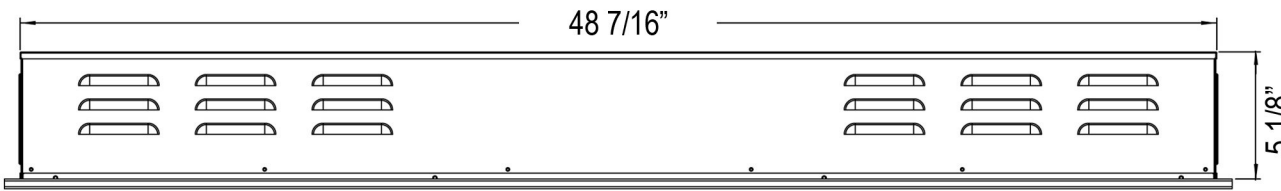

**Front View**

**Side View**

**Top View**

**Rear View**

**80036 - Sideline Elite 50" Recessed Fireplace - Black**

**Features**

- 2 heat settings (high and low) and Programmable thermostat
- 3 speed flame options
- 10 color media bed and 6 color flame options
- Designed for recessed mounting in wall
- Remote control for heat and flame setting (batteries not included)
- Dual mode, operates with or without heat for only flame effect
- Built in timer: 1 to 8 hours
- Faux drift wood fire logs and glass crystal media options

**Specifications**

- Frame color: Black
- Watts: 1,500
- BTU's: 5,118
- Room Coverage: 400 ft.
- Voltage: 110v-120v
- Amperes: 12
- Rough Opening: 48 3/4"W x 18 1/4"H x 5 1/2"D

Sideline Elite 50" Recessed Fireplace  
PN: 80036

### Specifications

- Frame color: Black
- Watts: 1,500
- BTU's: 5,118
- Room Coverage: 400 ft.
- Voltage: 110v-120v
- Amperes: 12
- Rough Opening: 58 3/4"W x 18 1/4"H x 5 1/2"D

Sideline Elite 60" Recessed Fireplace