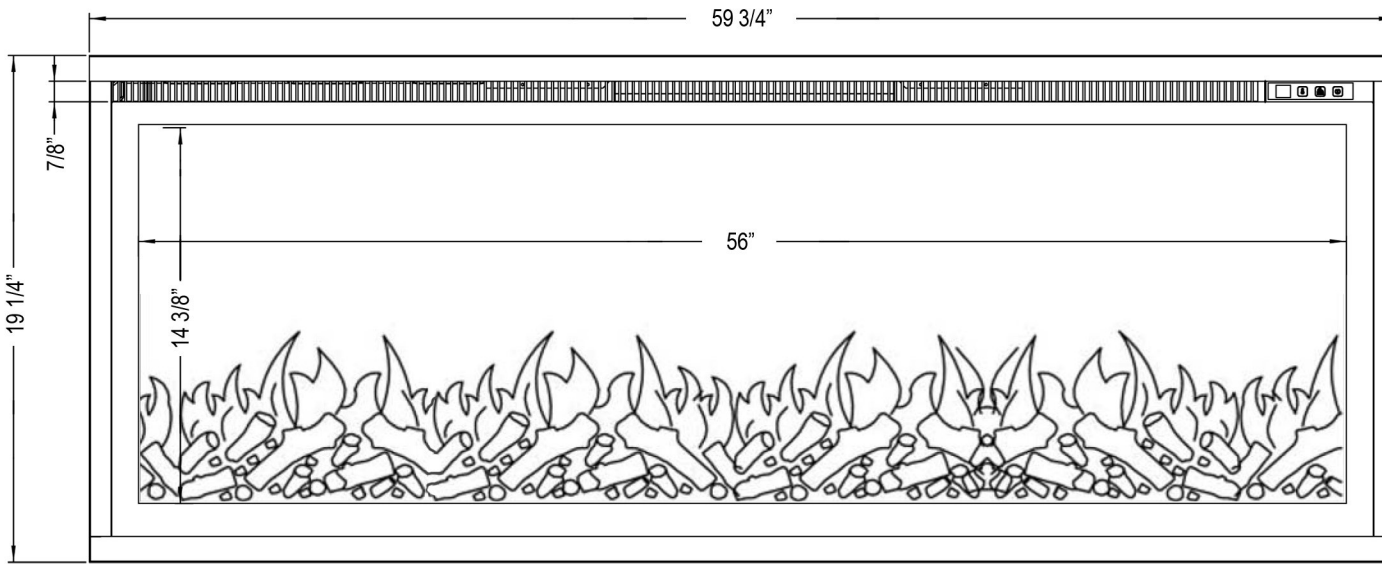

Front View

80037 - Sideline Elite 60" Recessed Fireplace - Black

Features

- 2 heat settings (high and low) and Programmable thermostat
- 3 speed flame options
- 10 color media bed and 6 color flame options
- Designed for recessed mounting in wall
- Remote control for heat and flame setting (batteries not included)
- Dual mode, operates with or without heat for only flame effect
- Built in timer: 1 to 8 hours
- Faux drift wood fire logs and glass crystal media options

Specifications

- Frame color: Black
- Watts: 1,500
- BTU's: 5,118
- Room Coverage: 400 ft.
- Voltage: 110v-120v
- Amperes: 12
- Rough Opening: 58 3/4"W x 18 1/4"H x 5 1/2"D

Sideline Elite 60" Recessed Fireplace

PN: 80037

**PREMIUM
ELECTRIC FIREPLACES
& TV LIFTS**

Exceeding Expectations