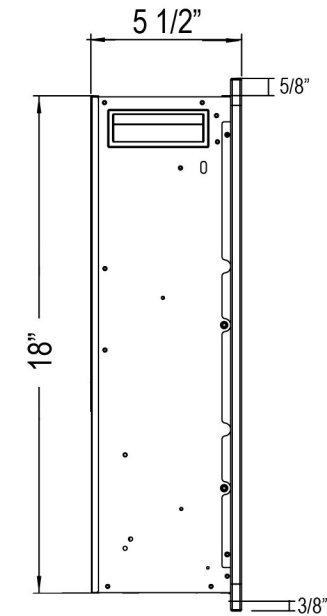

### Specifications

- Frame color: Black
- Watts: 1,500
- BTU's: 5,118
- Room Coverage: 400 ft.
- Voltage: 110v-120v
- Amperes: 12
- Rough Opening: 58 3/4"W x 18 1/4"H x 5 1/2"D

Sideline Elite 60" Recessed Fireplace

PN: 80037

**PREMIUM  
ELECTRIC FIREPLACES  
& TV LIFTS**

Exceeding Expectations

**Front View**

**Side View**

**Top View**

**Rear View**

**80038 - Sideline Elite 72" Recessed Fireplace - Black**