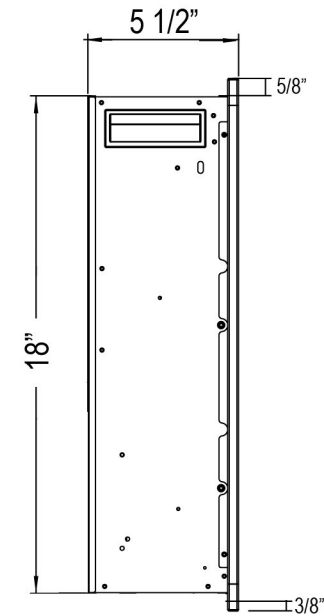

Side View

80037 - Sideline Elite 60" Recessed Fireplace - Black

Features

- 2 heat settings (high and low) and Programmable thermostat
- 3 speed flame options
- 10 color media bed and 6 color flame options
- Designed for recessed mounting in wall
- Remote control for heat and flame setting (batteries not included)
- Dual mode, operates with or without heat for only flame effect
- Built in timer: 1 to 8 hours
- Faux drift wood fire logs and glass crystal media options

Specifications

- Frame color: Black
- Watts: 1,500
- BTU's: 5,118
- Room Coverage: 400 ft.
- Voltage: 110v-120v
- Amperes: 12
- Rough Opening: 58 3/4"W x 18 1/4"H x 5 1/2"D

Sideline Elite 60" Recessed Fireplace

PN: 80037

**PREMIUM
ELECTRIC FIREPLACES
& TV LIFTS**

Exceeding Expectations