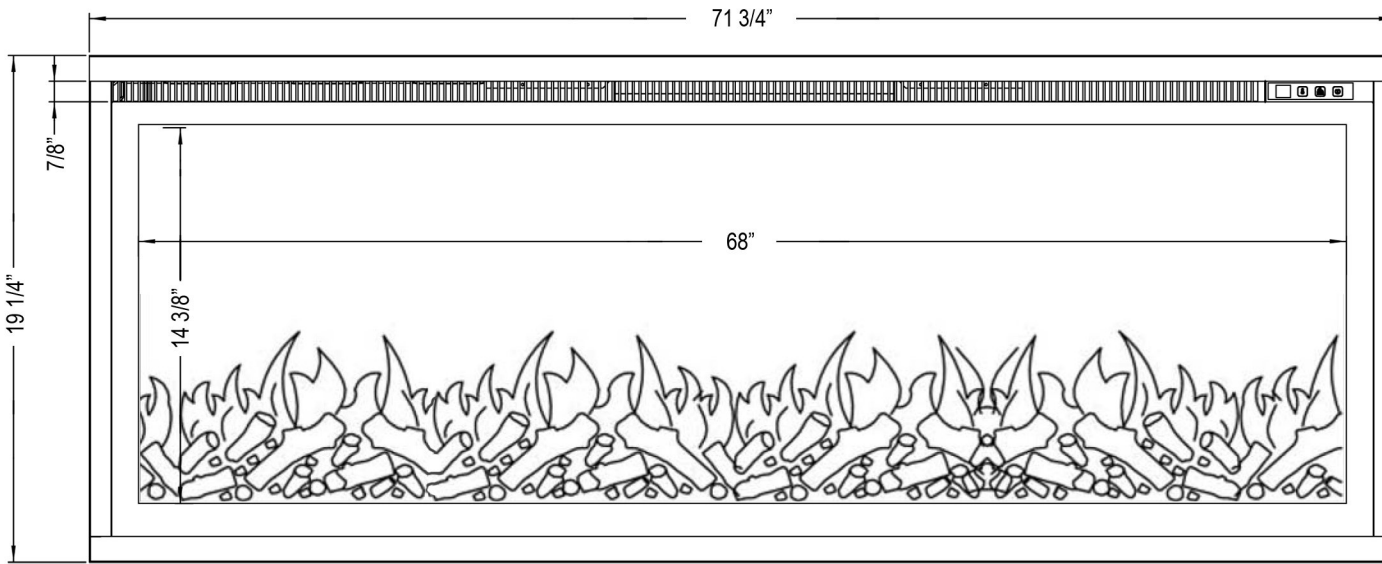

Front View

80038 - Sideline Elite 72" Recessed Fireplace - Black

Features

- 2 heat settings (high and low) and Programmable thermostat
- 3 speed flame options
- 10 color media bed and 6 color flame options
- Designed for recessed mounting in wall
- Remote control for heat and flame setting (batteries not included)
- Dual mode, operates with or without heat for only flame effect
- Built in timer: 1 to 8 hours
- Faux drift wood fire logs and glass crystal media options

Specifications

- Frame color: Black
- Watts: 1,500
- BTU's: 5,118
- Room Coverage: 400 ft.
- Voltage: 110v-120v
- Amperes: 12
- Rough Opening: 70 3/4"W x 18 1/4"H x 5 1/2"D

Sideline Elite 72" Recessed Fireplace
PN: 80038

**PREMIUM
ELECTRIC FIREPLACES
& TV LIFTS**

Exceeding Expectations