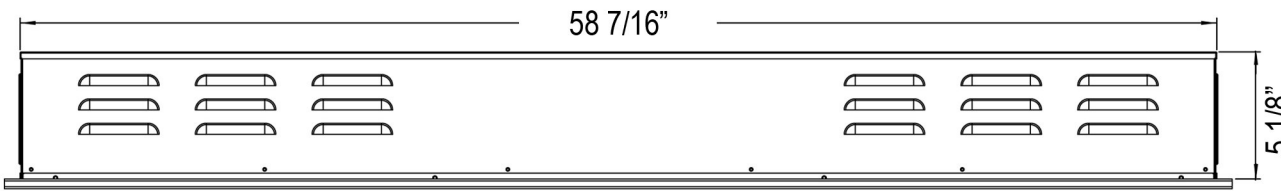

Top View

80037 - Sideline Elite 60" Recessed Fireplace - Black

Features

- 2 heat settings (high and low) and Programmable thermostat
- 3 speed flame options
- 10 color media bed and 6 color flame options
- Designed for recessed mounting in wall
- Remote control for heat and flame setting (batteries not included)
- Dual mode, operates with or without heat for only flame effect
- Built in timer: 1 to 8 hours
- Faux drift wood fire logs and glass crystal media options

Specifications

- Frame color: Black
- Watts: 1,500
- BTU's: 5,118
- Room Coverage: 400 ft.
- Voltage: 110v-120v
- Amperes: 12
- Rough Opening: 58 3/4"W x 18 1/4"H x 5 1/2"D

Sideline Elite 60" Recessed Fireplace

PN: 80037

**PREMIUM
ELECTRIC FIREPLACES
& TV LIFTS**

Exceeding Expectations