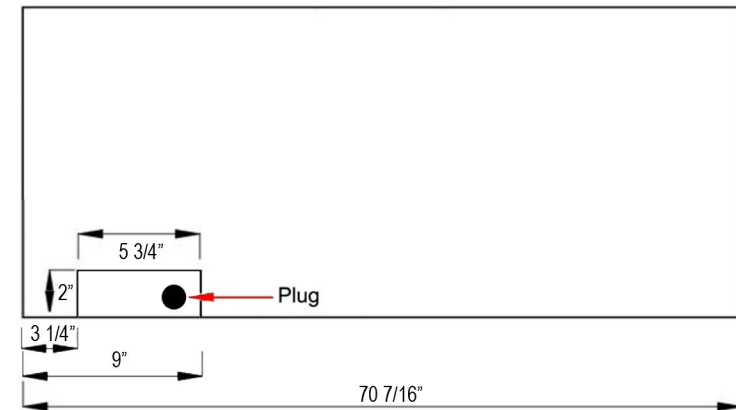

Rear View

80038 - Sideline Elite 72" Recessed Fireplace - Black

Features

- 2 heat settings (high and low) and Programmable thermostat
- 3 speed flame options
- 10 color media bed and 6 color flame options
- Designed for recessed mounting in wall
- Remote control for heat and flame setting (batteries not included)
- Dual mode, operates with or without heat for only flame effect
- Built in timer: 1 to 8 hours
- Faux drift wood fire logs and glass crystal media options

Specifications

- Frame color: Black
- Watts: 1,500
- BTU's: 5,118
- Room Coverage: 400 ft.
- Voltage: 110v-120v
- Amperes: 12
- Rough Opening: 70 3/4"W x 18 1/4"H x 5 1/2"D

Sideline Elite 72" Recessed Fireplace
PN: 80038

**PREMIUM
ELECTRIC FIREPLACES
& TV LIFTS**

Exceeding Expectations