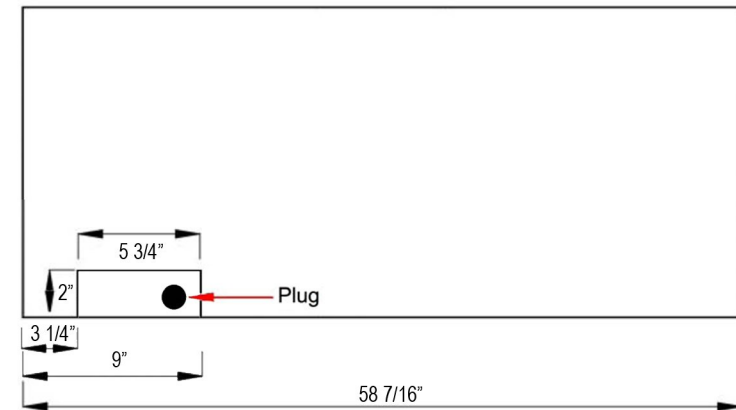

Rear View

80037 - Sideline Elite 60" Recessed Fireplace - Black

Features

- 2 heat settings (high and low) and Programmable thermostat
- 3 speed flame options
- 10 color media bed and 6 color flame options
- Designed for recessed mounting in wall
- Remote control for heat and flame setting (batteries not included)
- Dual mode, operates with or without heat for only flame effect
- Built in timer: 1 to 8 hours
- Faux drift wood fire logs and glass crystal media options

Specifications

- Frame color: Black
- Watts: 1,500
- BTU's: 5,118
- Room Coverage: 400 ft.
- Voltage: 110v-120v
- Amperes: 12
- Rough Opening: 58 3/4"W x 18 1/4"H x 5 1/2"D

Sideline Elite 60" Recessed Fireplace

PN: 80037

**PREMIUM
ELECTRIC FIREPLACES
& TV LIFTS**

Exceeding Expectations