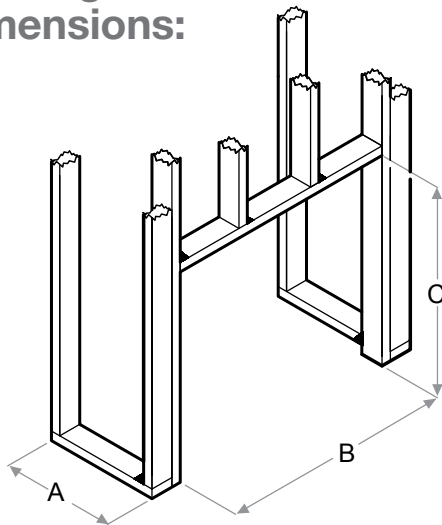

Framing Dimensions:

NOTE: The materials used for the finished surround must be cut to precise dimensions as the 1/2" (1.3 cm) self trimming flange is only to create a finished appearance.

RBF36					
A	B	C	D	E	F
12-1/2" (31.8 cm)	36-5/8" (93.0 cm)	26-1/4" (66.5 cm)	60" (152.4 cm)	42-1/2" (108.0 cm)	42-1/2" (108.0 cm)