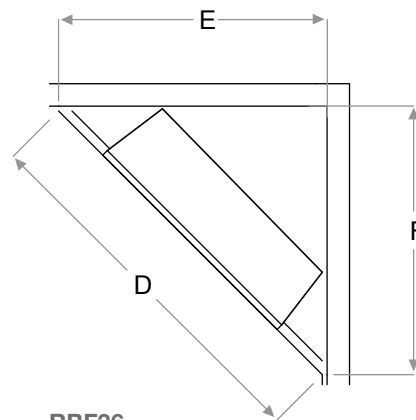

### Accessories

**RBFGLOSS36** - 36" Tempered Front Glass  
Dimensions:  
35-1/8" W x 22-1/8" H x 3/8" D  
(89.1 cm x 56.1 cm x 1.1 cm)

**RBFDOR36** - 36" Functional Doors  
with Tempered Glass  
Dimensions:  
39-3/4" W x 27-1/4" H x 1-1/4" D  
(101.1 cm x 69.4 cm x 3.7 cm)

**RBFPLUG**

**RBFL42BR** - Birch Log Set  
Dimensions:  
26-1/2" W x 11-1/8" H x 11" D  
(67.2 cm x 28.1 cm x 27.9 cm)

**RBFL42FC** - Fresh Cut Log Set  
Dimensions:  
26-1/2" W x 11-1/8" H x 11" D  
(67.2 cm x 28.1 cm x 27.9 cm)

### Framing Dimensions:

**NOTE:** The materials used for the finished surround must be cut to precise dimensions as the 1/2" (1.3 cm) self trimming flange is only to create a finished appearance.

RBF36					
A	B	C	D	E	F
12-1/2" (31.8 cm)	36-5/8" (93.0 cm)	26-1/4" (66.5 cm)	60" (152.4 cm)	42-1/2" (108.0 cm)	42-1/2" (108.0 cm)