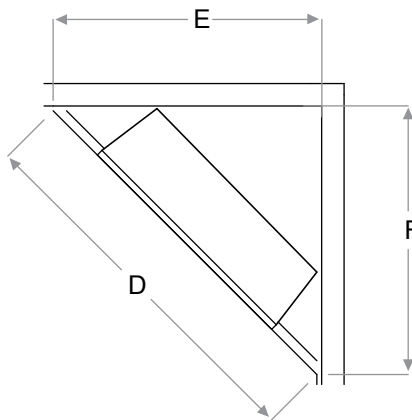

Accessories

RBFGLOSS36P - 36" Tempered Front Glass
Dimensions:
35-1/8" W x 26-5/8" H x 3/8" D
(89.1 cm x 67.5 cm x 1.1 cm)

RBFDOOR36P - 36" Functional Doors
with Tempered Glass
Dimensions:
39-3/4" W x 31-3/4" H x 1-1/4" D
(101.1 cm x 80.8 cm x 3.7 cm)

RBFPLUG

RBFL42BR - Birch Log Set
Dimensions:
26-1/2" W x 11-1/8" H x 11" D
(67.2 cm x 28.1 cm x 27.9 cm)

RBFL42FC - Fresh Cut Log Set
Dimensions:
26-1/2" W x 11-1/8" H x 11" D
(67.2 cm x 28.1 cm x 27.9 cm)

Framing Dimensions:

NOTE: The materials used for the finished surround must be cut to precise dimensions as the 1/2" (1.3 cm) self trimming flange is only to create a finished appearance.

RBF36P

A	B	C	D	E	F
12-1/2" (31.8 cm)	36-5/8" (93.0 cm)	30-5/8" (77.8 cm)	60" (152.4 cm)	42-1/2" (108.0 cm)	42-1/2" (108.0 cm)