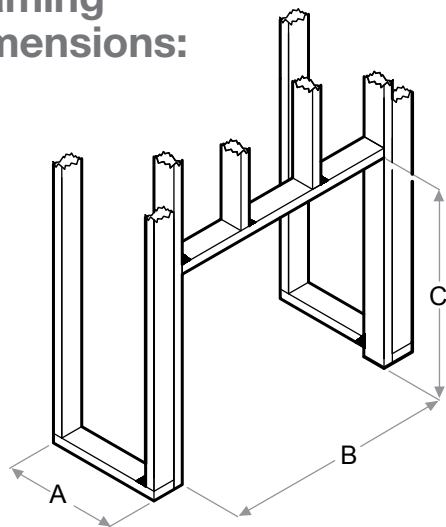

Framing Dimensions:

NOTE: The materials used for the finished surround must be cut to precise dimensions as the 1/2" (1.3 cm) self trimming flange is only to create a finished appearance.

RBF36P

A	B	C	D	E	F
12-1/2" (31.8 cm)	36-5/8" (93.0 cm)	30-5/8" (77.8 cm)	60" (152.4 cm)	42-1/2" (108.0 cm)	42-1/2" (108.0 cm)