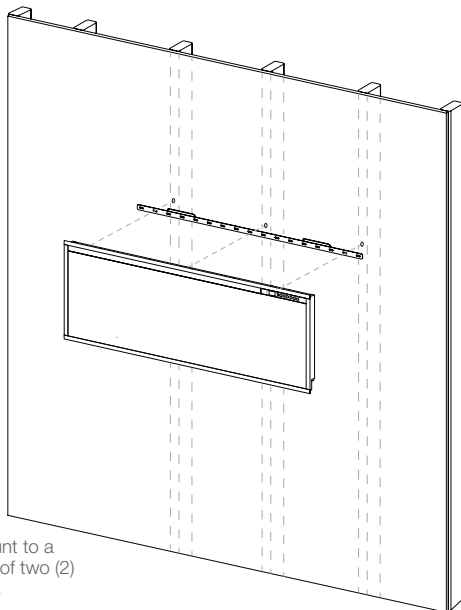

Framing:

Installation - 2 Mounting Options

Must mount to a minimum of two (2) wall studs