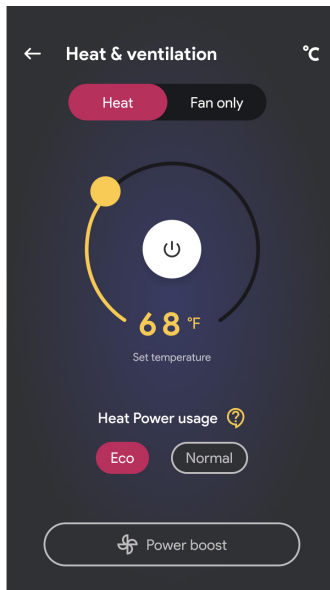

- Temperature can be adjusted to show values in °F and °C