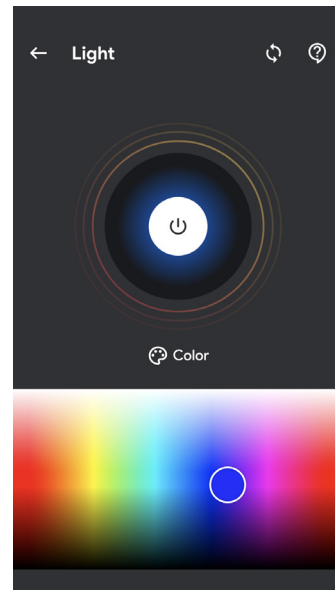

- Use the color picker to personalize with unlimited custom colors

- With the app you can adjust the flame brightness and speed beyond the remote technology
- Create and save favorite customized moods
- Guest mode

Note: App features may vary depending on product.

For additional information, visit dimplex.com/fcapp

Available in the App Store and Google Play