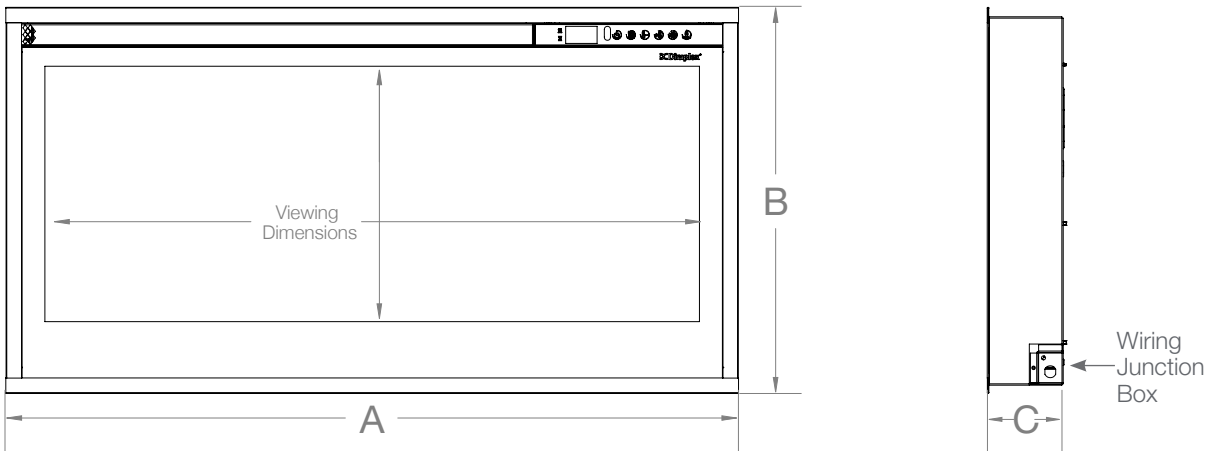

### Product Dimensions:

Product	A WIDTH (in/cm)	B HEIGHT (in/cm)	C DEPTH (in/cm)	VIEWING DIMENSION - WxH (in/cm)
PLF5014-XS	51-1/4 (130.2)	19-5/8 (49.7)	3-7/8 (9.8)	47-1/4 x 12-5/8 (120.1 x 32.2)