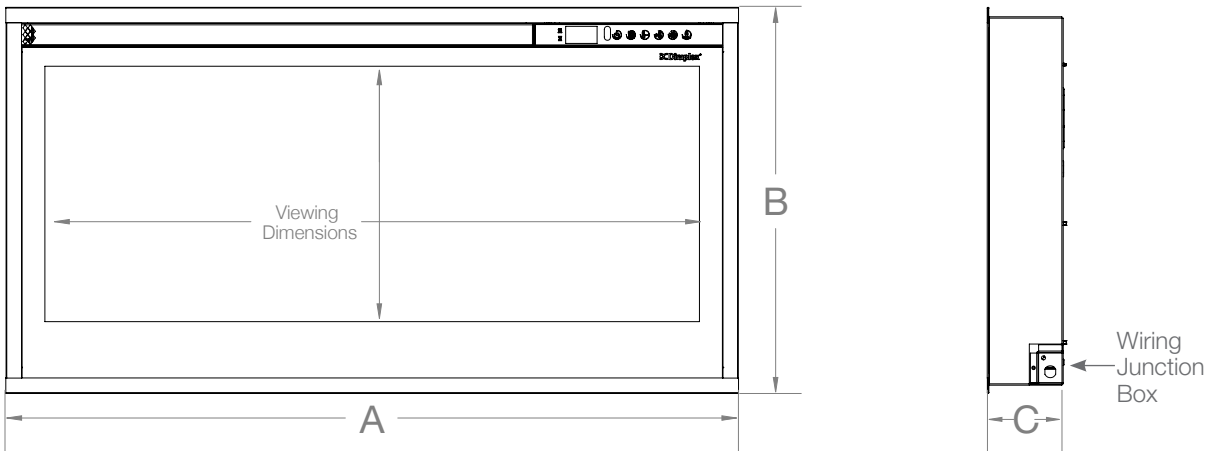

Note: App features may vary depending on product.

For additional information, visit dimplex.com/fcapp

Available in the App Store and Google Play

Multi-Fire[®] SL

42" Slim Linear Electric Fireplace

PLF4214-XS

Product Dimensions:

Product	A WIDTH (in/cm)	B HEIGHT (in/cm)	C DEPTH (in/cm)	VIEWING DIMENSION - WxH (in/cm)
PLF4214-XS	43-1/4 (109.9)	19-5/8 (49.7)	3-7/8 (9.8)	39-1/4 x 12-5/8 (99.7 x 32.2)

Framing:

Installation - 2 Mounting Options

Must mount to a minimum of two (2) wall studs

2 x 4 Framing
Framing dimensions:
43" (109.2 cm) W x
19-1/8" (48.6 cm) H x
4" (10.2 cm) D
*Includes 1/2 drywall

NOTE:
The Firebox is not load bearing. Do not stack weight of the frame on top of the firebox.
It is recommended that the bottom of the unit be mounted between 20 in. (50 cm) and 40 in. (100 cm) from the ground to maintain an optimized viewing angle of the flame.