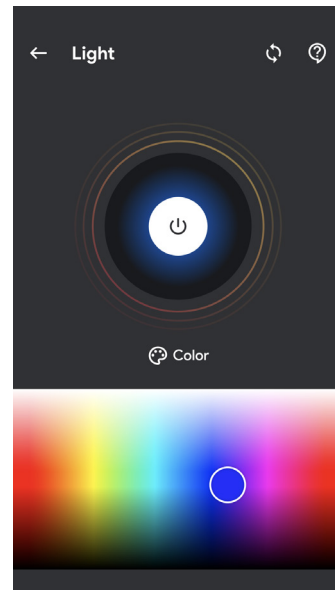

• Use the color picker to personalize with unlimited custom colors

- With the app you can adjust the flame brightness and speed beyond the remote technology
- Create and save favorite customized moods
- Guest mode

Note: App features may vary depending on product.

For additional information, visit dimplex.com/fcapp

Available in the App Store and Google Play