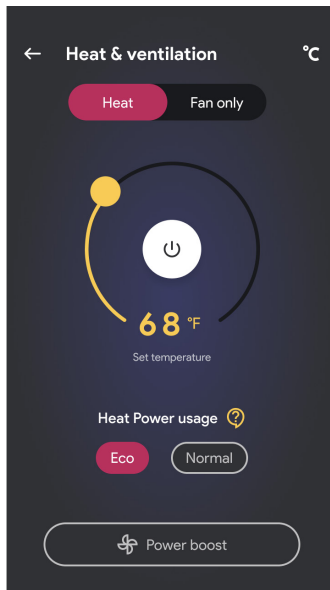

• Temperature can be adjusted to show values in °F and °C