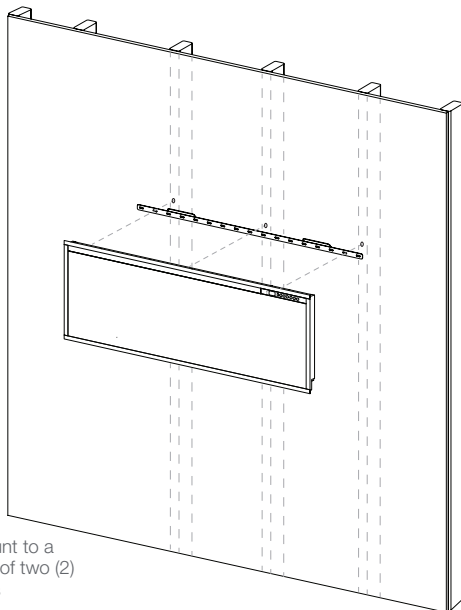

Note: App features may vary depending on product.

For additional information, visit dimplex.com/fcapp

Available in the App Store and Google Play

Multi-Fire[®] SL

42" Slim Linear Electric Fireplace

PLF4214-XS

Product Dimensions:

Product	A WIDTH (in/cm)	B HEIGHT (in/cm)	C DEPTH (in/cm)	VIEWING DIMENSION - WxH (in/cm)
PLF4214-XS	43-1/4 (109.9)	19-5/8 (49.7)	3-7/8 (9.8)	39-1/4 x 12-5/8 (99.7 x 32.2)

Framing:

Installation - 2 Mounting Options

Must mount to a minimum of two (2) wall studs

2 x 4 Framing
Framing dimensions:
43" (109.2 cm) W x
19-1/8" (48.6 cm) H x
4" (10.2 cm) D
*Includes 1/2 drywall

NOTE:
The Firebox is not load bearing. Do not stack weight of the frame on top of the firebox.
It is recommended that the bottom of the unit be mounted between 20 in. (50 cm) and 40 in. (100 cm) from the ground to maintain an optimized viewing angle of the flame.