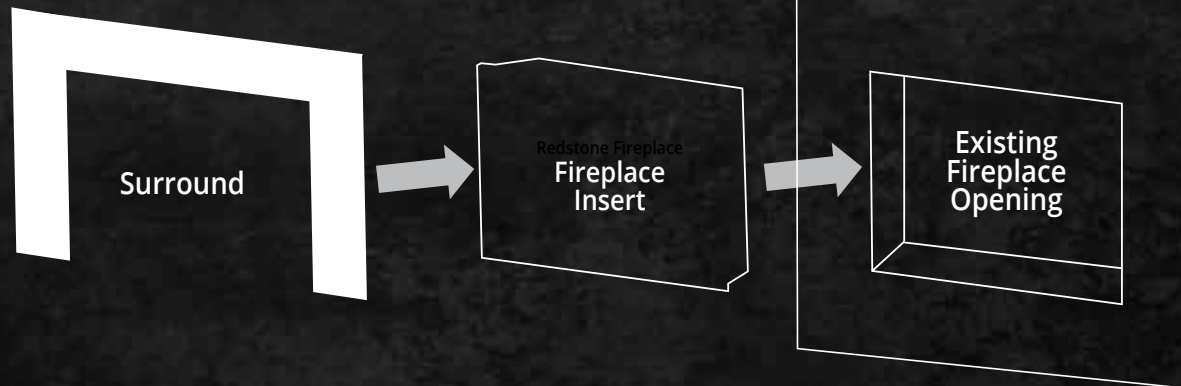

All FIVE PIECES INCLUDED

26" Surround Trim Sizes ..... Model #

- **SM 5"** **OTK-OR26-SM**
  (Covers 32-3/4"W x 23-1/4"H - 32-3/4"W x 27"H)
- **LG 7"** **OTK-OR26-LG**
  (Covers 36-3/4"W x 25-1/4"H - 36-3/4"W x 31"H)

30" Surround Trim Sizes ..... Model #

- **SM 5"** **OTK-OR30-SM**
  (Covers 38"W x 23-1/4"H - 38"W x 27"H)
- **LG 8"** **OTK-OR30-LG**
  (Covers 44"W x 26-1/4"H - 44"W x 33"H)

36" Surround Trim Sizes ..... Model #

- **SM 4"** **OTK-OR36-SM**
  (Covers 40-1/2"W x 27-3/8"H - 40 1/2"W x 30"H)
- **LG 6"** **OTK-OR36-LG**
  (Covers 44-1/2"W x 29-3/8"H - 44-1/2"W x 34"H)