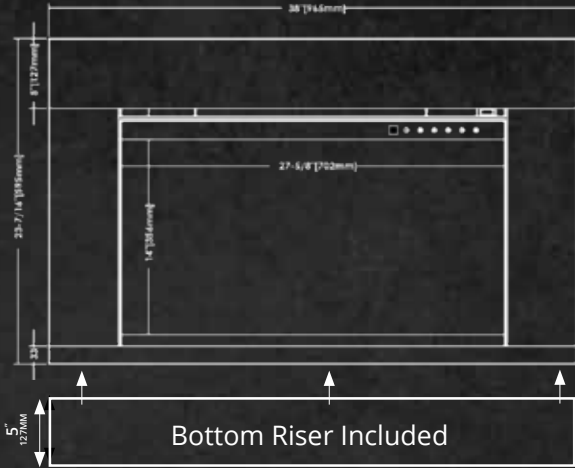

OR30-TRAD - Surround