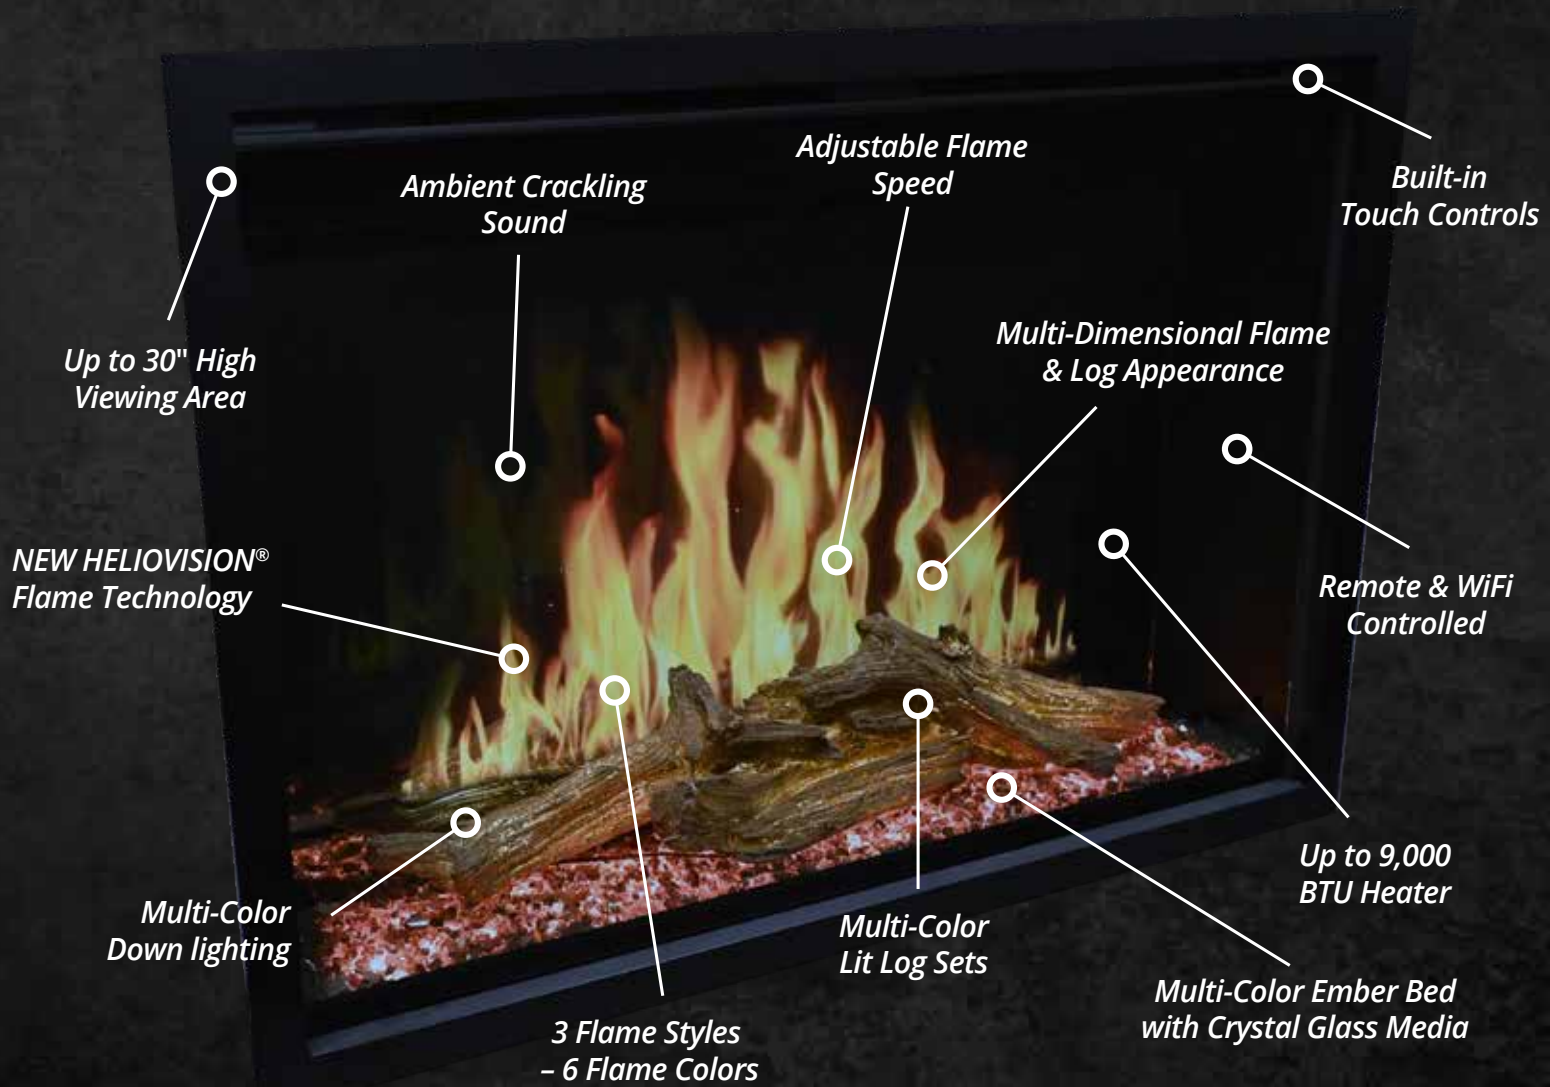

ORION® TRADITIONAL ADVANCED FEATURES

Modern Flames Orion® Electric Fireplaces featuring NEW HELIOVISION® flame technology.

Our Orion electric fireplaces with the most advanced features that fits all your needs.

Shown: Flame One