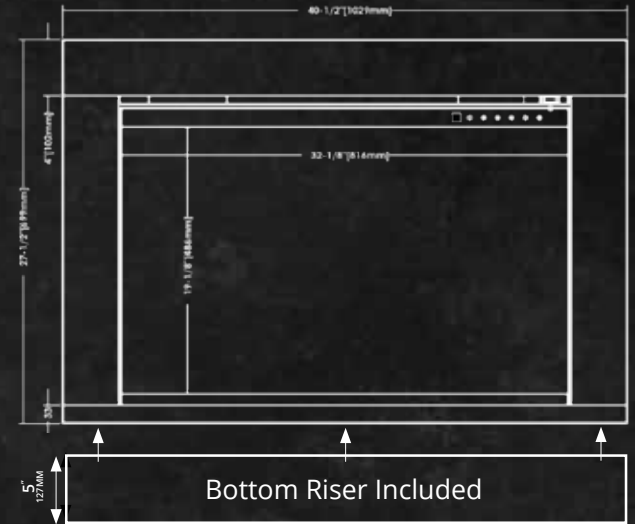

# TRADITIONAL SPECIFICATIONS

FULL LIST OF TRADITIONAL SPEC SIZES

PRODUCT DIMENSIONS								FRAMING DIMENSIONS		
MODEL NUMBER	A	B	C	D	E	F	G	H	I	J
OR26-TRAD	19-5/8" 500MM	25" 636MM	22-7/16" 570MM	17-1/16" 433MM	18-1/2" 470MM	9-3/8" 238MM	9-7/8" 250MM	23" 585MM	18-3/4" 477MM	10" MINIMUM 254MM MIN.
OR30-TRAD	19-5/8" 500MM	30-1/2" 776MM	27-5/8" 702MM	17-1/16" 433MM	18-1/2" 470MM	9-3/8" 238MM	9-7/8" 250MM	28-1/4" 718MM	18-3/4" 477MM	10" MINIMUM 254MM MIN.
OR36-TRAD	24-13/16" 630MM	35" 890MM	32-1/2" 816MM	22-3/16" 563MM	23-5/8" 600MM	9-3/8" 238MM	9-7/8" 250MM	32-5/8" 829MM	23-7/8" 607MM	10" MINIMUM 254MM MIN.
OR42-TRAD	27-13/16" 706MM	41" 1042MM	38-1/8" 968MM	25-3/16" 640MM	26-5/8" 676MM	9-3/8" 238MM	9-7/8" 250MM	38-3/4" 985MM	26-3/4" 680MM	10" MINIMUM 254MM MIN.
OR54-TRAD	33-13/16" 859MM	53-3/8" 1355MM	50-3/8" 1280MM	31-3/16" 792MM	32-5/8" 829MM	9-3/8" 238MM	9-7/8" 250MM	50-15/16" 1294MM	32-3/4" 832MM	10" MINIMUM 254MM MIN.

**All FIVE PIECES INCLUDED**

**OR26-TRAD - Surround**

**OR30-TRAD - Surround**

**OR36-TRAD - Surround**

**BEFORE**

**AFTER**

**26" Surround Trim Sizes ..... Model #**

- SM 5"** ..... **OTK-OR26-SM**  
(Covers 32-3/4"W x 23-1/4"H - 32-3/4"W x 27"H)
- LG 7"** ..... **OTK-OR26-LG**  
(Covers 36-3/4"W x 25-1/4"H - 36-3/4"W x 31"H)

**30" Surround Trim Sizes ..... Model #**

- SM 5"** ..... **OTK-OR30-SM**  
(Covers 38"W x 23-1/4"H - 38"W x 27"H)
- LG 8"** ..... **OTK-OR30-LG**  
(Covers 44"W x 26-1/4"H - 44"W x 33"H)

**36" Surround Trim Sizes ..... Model #**