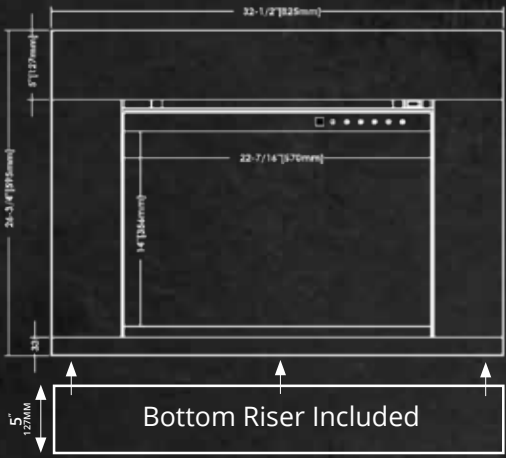

All FIVE PIECES INCLUDED

OR26-TRAD - Surround