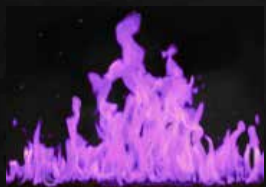

One of the key features of the Orion<sup>®</sup> virtual fireplace is its optimized technology, which ensures the highest level of performance. The result is a truly immersive and authentic flame that captures the essence of a real fire. With three flame style choices and a wide range of color options for the flame, embers, and downlighting, you can customize your fireplace to suit your preferences. In fact, there are six flame colors available, providing you with 18 different flame color displays to choose from. Whether you're standing or sitting, the image quality remains consistent, thanks to the advanced Heliovision<sup>®</sup> technology.

# FLAME STYLES

*FLAME ONE*

*FLAME TWO*

*FLAME THREE*

# FLAME COLORS

*YELLOW*

*ORANGE*

*YELLOW*

*ORANGE*

*YELLOW*

*ORANGE*

*BLUE*

*GREEN*

*BLUE*

*GREEN*

*BLUE*

*GREEN*

*PURPLE*

*WHITE*

*PURPLE*