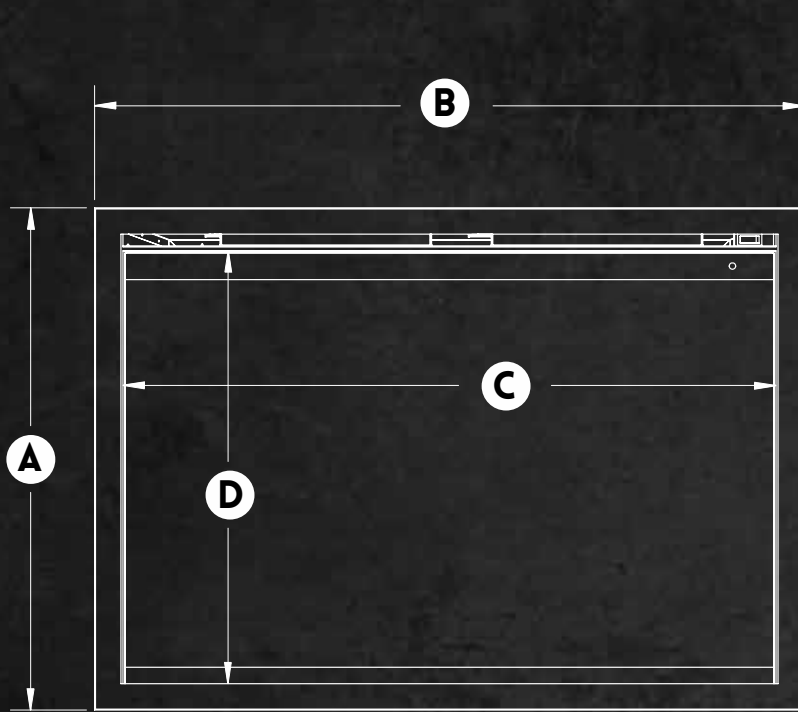

# TRADITIONAL SPECIFICATIONS

FULL LIST OF TRADITIONAL SPEC SIZES

PRODUCT DIMENSIONS								FRAMING DIMENSIONS		
MODEL NUMBER	A	B	C	D	E	F	G	H	I	J
OR26-TRAD	19-5/8" 500MM	25" 636MM	22-7/16" 570MM	17-1/16" 433MM	18-1/2" 470MM	9-3/8" 238MM	9-7/8" 250MM	23" 585MM	18-3/4" 477MM	10" MINIMUM 254MM MIN.
OR30-TRAD	19-5/8" 500MM	30-1/2" 776MM	27-5/8" 702MM	17-1/16" 433MM	18-1/2" 470MM	9-3/8" 238MM	9-7/8" 250MM	28-1/4" 718MM	18-3/4" 477MM	10" MINIMUM 254MM MIN.
OR36-TRAD	24-13/16" 630MM	35" 890MM	32-1/2" 816MM	22-3/16" 563MM	23-5/8" 600MM	9-3/8" 238MM	9-7/8" 250MM	32-5/8" 829MM	23-7/8" 607MM	10" MINIMUM 254MM MIN.
OR42-TRAD	27-13/16" 706MM	41" 1042MM	38-1/8" 968MM	25-3/16" 640MM	26-5/8" 676MM	9-3/8" 238MM	9-7/8" 250MM	38-3/4" 985MM	26-3/4" 680MM	10" MINIMUM 254MM MIN.
OR54-TRAD	33-13/16" 859MM	53-3/8" 1355MM	50-3/8" 1280MM	31-3/16" 792MM	32-5/8" 829MM	9-3/8" 238MM	9-7/8" 250MM	50-15/16" 1294MM	32-3/4" 832MM	10" MINIMUM 254MM MIN.