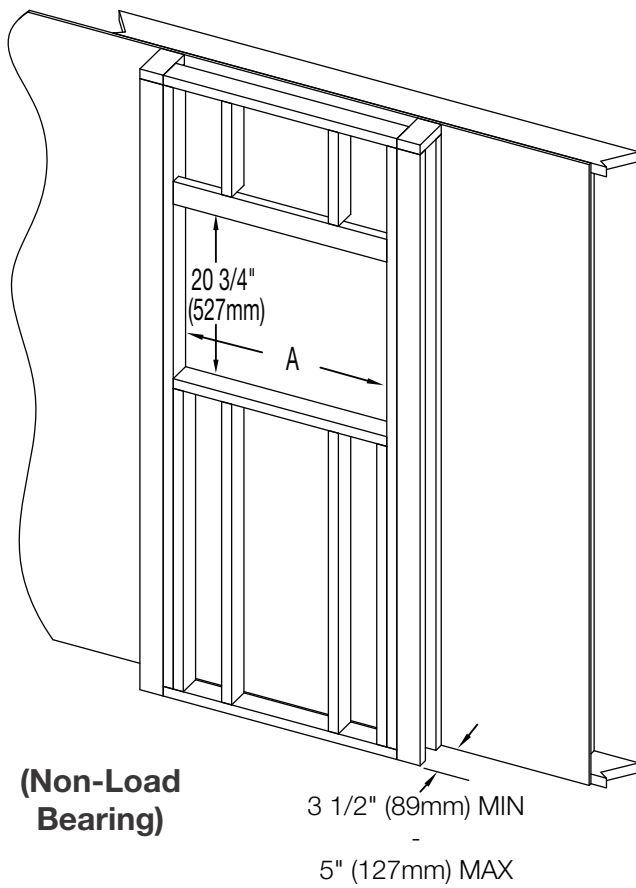

# Dimensions

	A	B	C
NEFL42HS/HI	42" (1067mm)	37 5/16" (948mm)	38 15/16" (989mm)
NEFL50HS/HI	50" (1270mm)	45 5/16" (1151mm)	46 15/16" (1192mm)
NEFL60HS/HI	60" (1524mm)	55 5/16" (1405mm)	56 15/16" (1446mm)

# Installation Framing

## Finishing Material

MODEL NO.	A
NEFL42HS/HI	39 1/2" (1002mm)
NEFL50HS/HI	47 1/2" (1205mm)
NEFL60HS/HI	57 1/2" (1459mm)
NEFL72HS/HI	69" (1752mm)
NEFL100HS/HI	97" (2463mm)