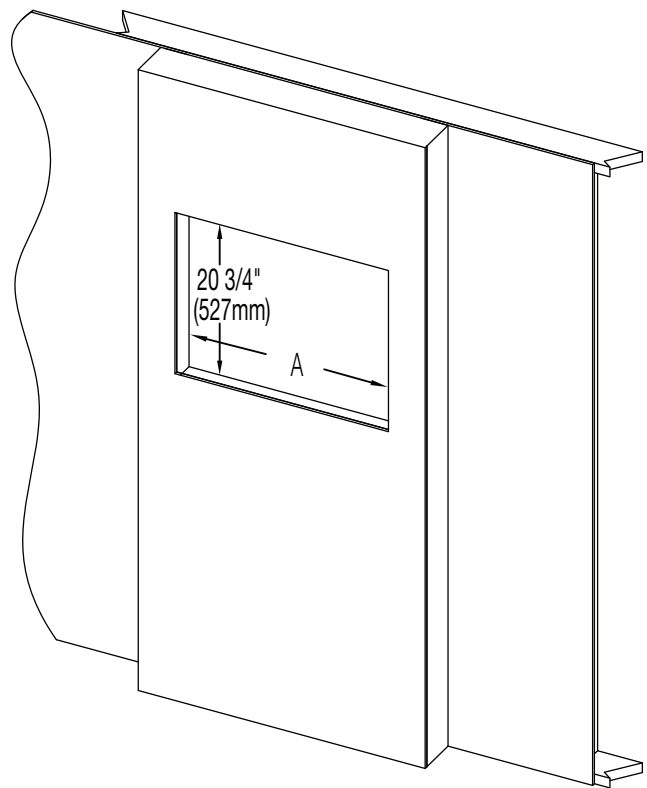

# Dimensions

	A	B	C
NEFL42HS/HI	42" (1067mm)	37 5/16" (948mm)	38 15/16" (989mm)
NEFL50HS/HI	50" (1270mm)	45 5/16" (1151mm)	46 15/16" (1192mm)
NEFL60HS/HI	60" (1524mm)	55 5/16" (1405mm)	56 15/16" (1446mm)

# Installation Framing

## Finishing Material

MODEL NO.	A
NEFL42HS/HI	39 1/2" (1002mm)
NEFL50HS/HI	47 1/2" (1205mm)
NEFL60HS/HI	57 1/2" (1459mm)
NEFL72HS/HI	69" (1752mm)
NEFL100HS/HI	97" (2463mm)