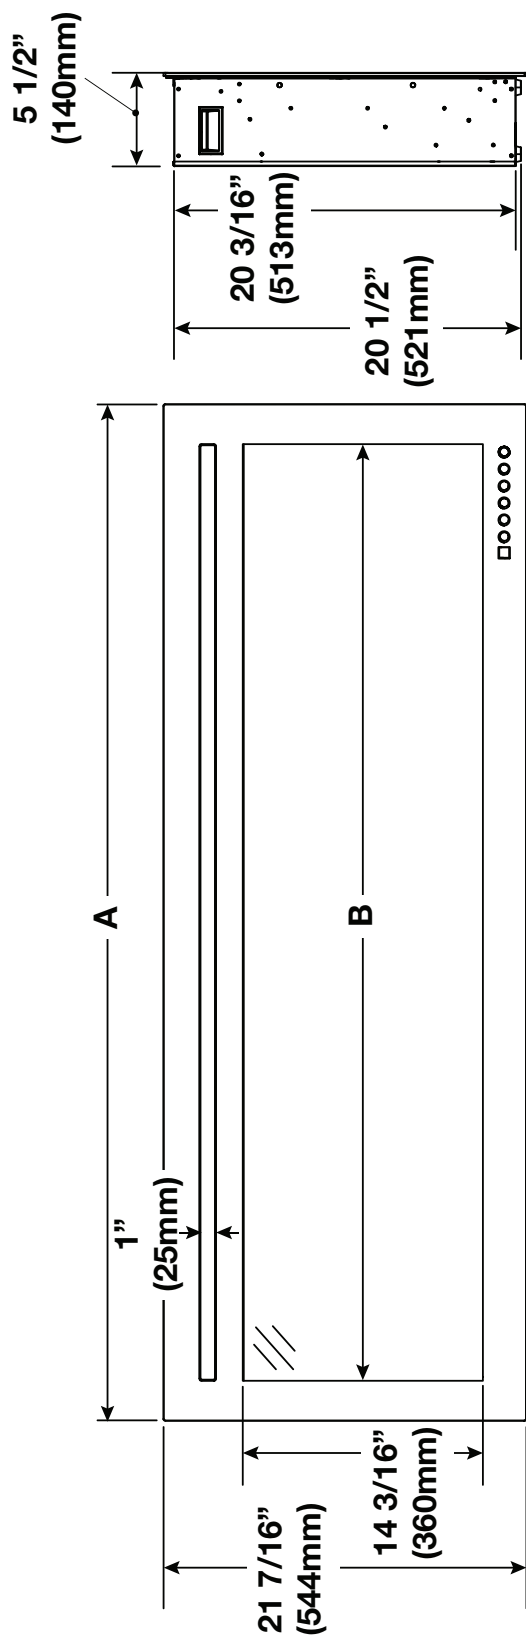

# Dimensions

	A	B	C
NEFL42HS/HI	42" (1067mm)	37 5/16" (948mm)	38 15/16" (989mm)
NEFL50HS/HI	50" (1270mm)	45 5/16" (1151mm)	46 15/16" (1192mm)
NEFL60HS/HI	60" (1524mm)	55 5/16" (1405mm)	56 15/16" (1446mm)

# Installation Framing

## Finishing Material

MODEL NO.	A
NEFL42HS/HI	39 1/2" (1002mm)
NEFL50HS/HI	47 1/2" (1205mm)
NEFL60HS/HI	57 1/2" (1459mm)
NEFL72HS/HI	69" (1752mm)
NEFL100HS/HI	97" (2463mm)