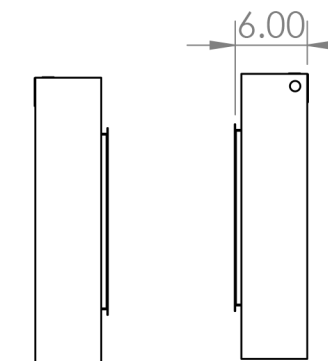

4

3

2

1

Landscape Pro Slim Series

LPS-8014

	LPS-8014
Voltz/HZ Amps	AC 120V 60Hz 14 Amps
Heater	AC 120V 1500W
Lamps	LED DC 12V
Rotor Motor	AC120V/60Hz 40mA 3.7W 18/15RPM CCW
Shipping Size	82 1/4" x 26" x 8"

B

B

A

A

Model	Viewing Area	Firebox Dimensions	Framing Dimensions
LPS-8014	79 3/4" W x 14" H	80 1/4" W x 23 3/4" H x 5 1/2" D	80 1/2" W x 24 1/8" H x 6" D

4

3

2

1