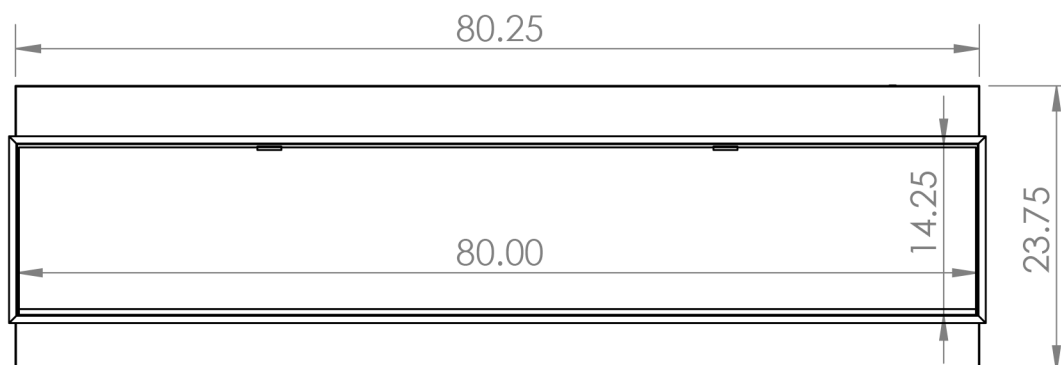

B

A

A

Model	Viewing Area	Firebox Dimensions	Framing Dimensions
LPS-8014	79 3/4" W x 14" H	80 1/4" W x 23 3/4" H x 5 1/2" D	80 1/2" W x 24 1/8" H x 6" D

4

3

2

1