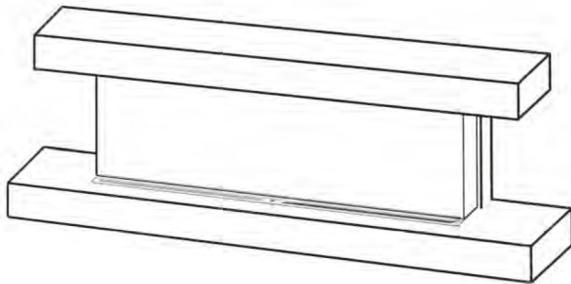

LANDSCAPE PRO™ MULTI STUDIO SUITES

Dimension Specs

WALL MOUNT MANTEL DIMENSIONAL SPECS

Part #	Width	Height	Depth
WMC-44LPM-	58.5	28	14.5
WMC-56LPM-	70.5	28	14.5
WMC-68LPM-	82.5	28	14.5
WMC-80LPM-	94.5	28	14.5

WALL MOUNT STUDIO SUITE