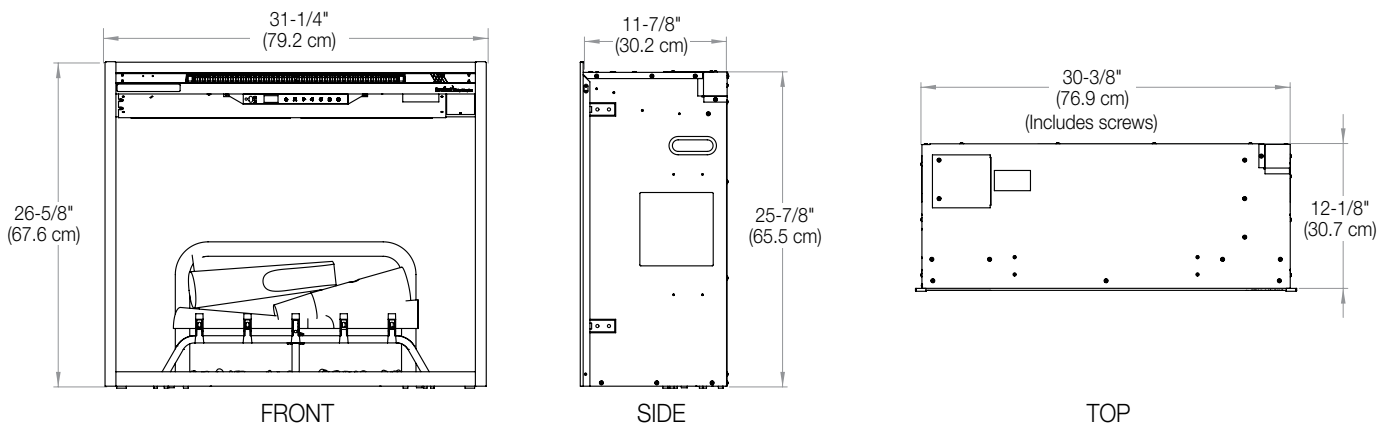

Revillusion®

30" Built-in Electric Firebox / Firebox Insert

RBF30

Product Dimensions: