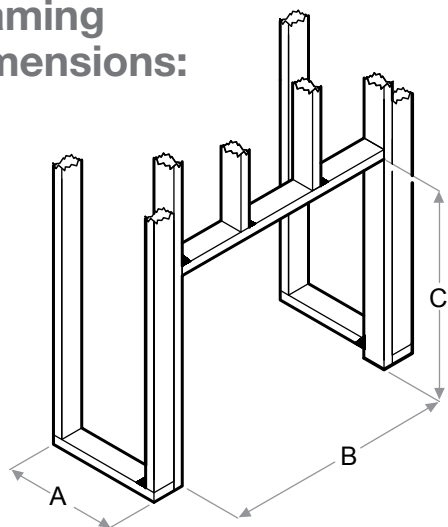

Specifications, finishes and dimensions are subject to change. *Limited warranty. ©2018 Glen Dimplex Americas.

Revillusion®

30" Built-in Electric Firebox / Firebox Insert

RBF30

Product Dimensions:

Framing Dimensions: