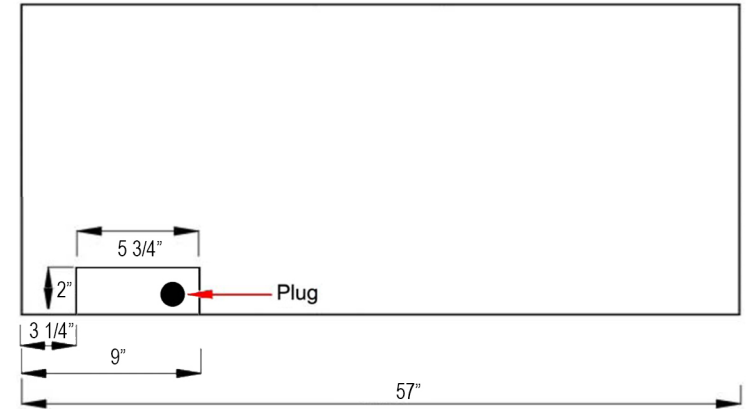

Front View

Side View

Top View

Rear View

86276 - Sideline Gold 60" Recessed Fireplace
86277 - Sideline Stainless 60" Recessed Fireplace

Features

- 2 heat settings (high and low)
- Designed for recessed mounting in wall
- 9 flame color options
- 9 ember bed color options
- Remote control for heat and flame setting (batteries not included)
- Dual mode, operates with or without heat for only flame effect
- Built in timer mode for shut off in 30 minutes to 7.5 hours.
- Faux Fire Log and Glass Crystal Media Options

Specifications

- Frame color: 86276 - Gold
86277 - Stainless
- Watts: 1500
- BTU's: 5000
- Room Coverage: 400 ft.
- Voltage: 110v-120v
- Amps: 12
- Rough Opening: 57 1/4"W x 20 1/2"H x 5 3/4"W

Sideline Stainless 60" Recessed Fireplace
 PN: 86276
 86277