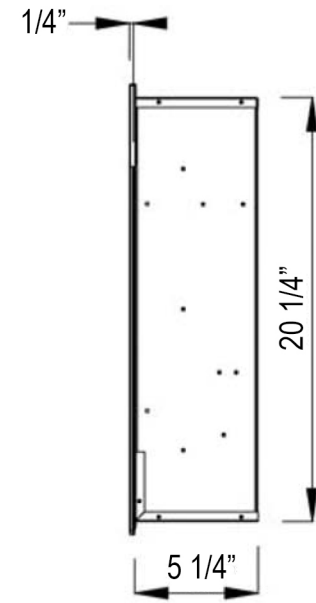

Front View

Side View

Top View

Rear View

86276 - Sideline Gold 60" Recessed Fireplace
86277 - Sideline Stainless 60" Recessed Fireplace

Features

- 2 heat settings (high and low)
- Designed for recessed mounting in wall
- 9 flame color options
- 9 ember bed color options
- Remote control for heat and flame setting (batteries not included)
- Dual mode, operates with or without heat for only flame effect
- Built in timer mode for shut off in 30 minutes to 7.5 hours.
- Faux Fire Log and Glass Crystal Media Options

Specifications

- Frame color: 86276 - Gold
86277 - Stainless
- Watts: 1500
- BTU's: 5000
- Room Coverage: 400 ft.
- Voltage: 110v-120v
- Amps: 12
- Rough Opening: 57 1/4"W x 20 1/2"H x 5 3/4"W

Sideline Stainless 60" Recessed Fireplace
 PN: 86276
 86277