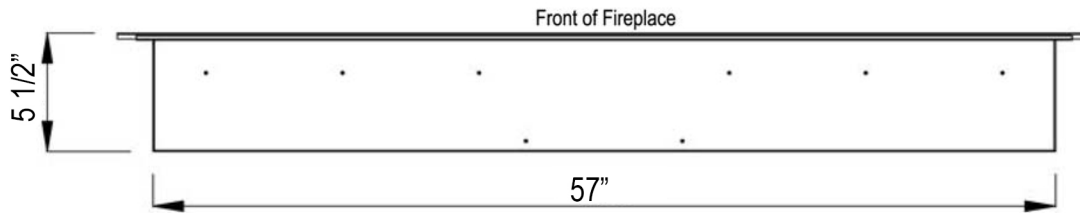

Front View

Side View

Top View

Rear View

86276 - Sideline Gold 60" Recessed Fireplace
86277 - Sideline Stainless 60" Recessed Fireplace

Features

- 2 heat settings (high and low)
- Designed for recessed mounting in wall
- 9 flame color options
- 9 ember bed color options
- Remote control for heat and flame setting (batteries not included)
- Dual mode, operates with or without heat for only flame effect
- Built in timer mode for shut off in 30 minutes to 7.5 hours.
- Faux Fire Log and Glass Crystal Media Options

Specifications

- Frame color: 86276 - Gold
86277 - Stainless
- Watts: 1500
- BTU's: 5000
- Room Coverage: 400 ft.
- Voltage: 110v-120v
- Amps: 12
- Rough Opening: 57 1/4"W x 20 1/2"H x 5 3/4"W

Sideline Stainless 60" Recessed Fireplace
 PN: 86276
 86277