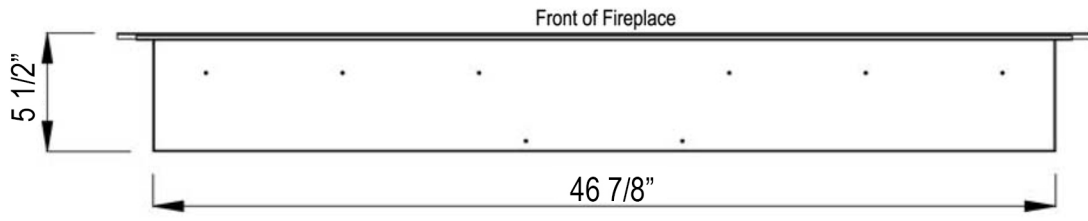

Front View

Side View

Top View

Rear View

86275 - Sideline Gold 50" Recessed Fireplace

Features

- 2 heat settings (high and low)
- Designed for recessed mounting in wall
- 9 flame color options
- 9 ember bed color options
- Remote control for heat and flame setting (batteries not included)
- Dual mode, operates with or without heat for only flame effect
- Built in timer mode for shut off in 30 minutes to 7.5 hours.
- Faux Fire Log and Glass Crystal Media Options

Specifications

- Frame color: 86275 - Gold
- Watts: 1500
- BTU's: 5000
- Room Coverage: 400 ft.
- Voltage: 110v-120v
- Amps: 12
- Rough Opening: 47 1/2"W x 20 1/2"H x 5 3/4"W

Sideline Gold 50" Recessed Fireplace