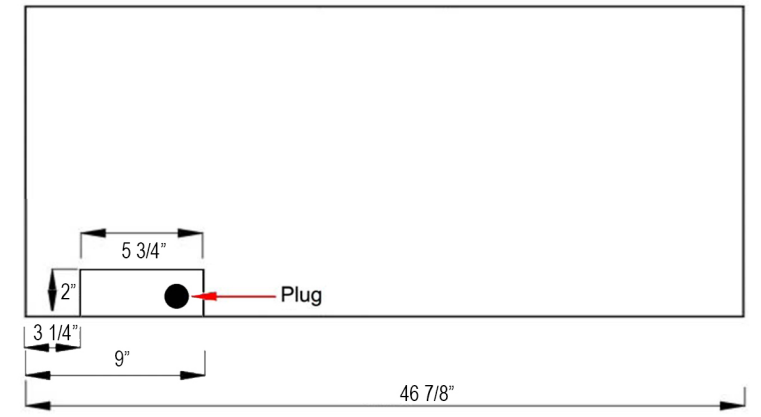

Front View

Side View

Top View

Rear View

86275 - Sideline Gold 50" Recessed Fireplace

Features

- 2 heat settings (high and low)
- Designed for recessed mounting in wall
- 9 flame color options
- 9 ember bed color options
- Remote control for heat and flame setting (batteries not included)
- Dual mode, operates with or without heat for only flame effect
- Built in timer mode for shut off in 30 minutes to 7.5 hours.
- Faux Fire Log and Glass Crystal Media Options

Specifications

- Frame color: 86275 - Gold
- Watts: 1500
- BTU's: 5000
- Room Coverage: 400 ft.
- Voltage: 110v-120v
- Amps: 12
- Rough Opening: 47 1/2"W x 20 1/2"H x 5 3/4"W

Sideline Gold 50" Recessed Fireplace