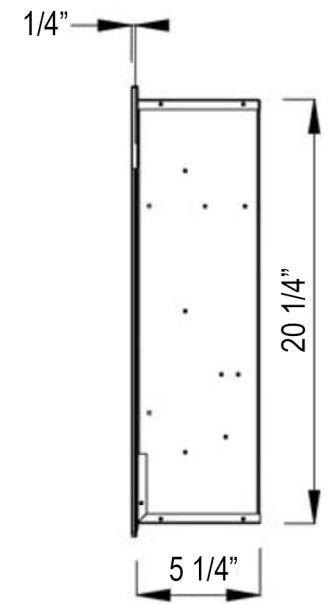

Front View

Side View

Top View

Rear View

86275 - Sideline Gold 50" Recessed Fireplace

Features

- 2 heat settings (high and low)
- Designed for recessed mounting in wall
- 9 flame color options
- 9 ember bed color options
- Remote control for heat and flame setting (batteries not included)
- Dual mode, operates with or without heat for only flame effect
- Built in timer mode for shut off in 30 minutes to 7.5 hours.
- Faux Fire Log and Glass Crystal Media Options

Specifications

- Frame color: 86275 - Gold
- Watts: 1500
- BTU's: 5000
- Room Coverage: 400 ft.
- Voltage: 110v-120v
- Amps: 12
- Rough Opening: 47 1/2"W x 20 1/2"H x 5 3/4"W

Sideline Gold 50" Recessed Fireplace