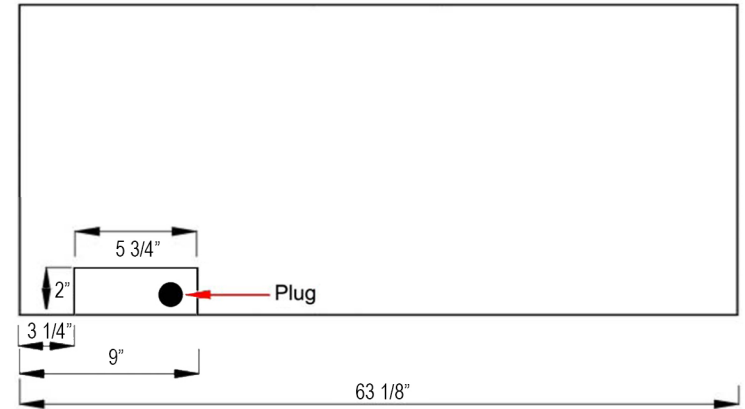

Front View

Side View

Top View

Rear View

80056 - Sideline Fury 65" Recessed Fireplace

Features

- 2 heat settings (high and low) with Thermostat (68° to 86°)
- Dual mounting: recessed mounting in wall or wall-mounting
- Remote control for heat and flame setting (batteries not included)
- Built-in timer mode for shut off in 30 minutes to 7.5 hours.
- Faux Fire Log, Driftwood and Crushed Glass Media Options
- Wifi-app Compatible (Amazon Alexa and Google Assistant)

Specifications

- Frame color: Black
- Watts: 1500
- BTU's: 5000
- Room Coverage: 400 ft.
- Voltage: 110v-120v
- Amps: 12
- Rough Opening: 63 3/8"W x 18 7/8"H x 4 3/4"D

Sideline Fury 65" Recessed Fireplace