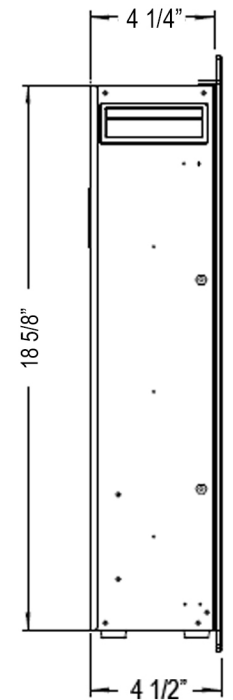

Front View

Side View

Top View

Rear View

80056 - Sideline Fury 65" Recessed Fireplace

Features

- 2 heat settings (high and low) with Thermostat (68° to 86°)
- Dual mounting: recessed mounting in wall or wall-mounting
- Remote control for heat and flame setting (batteries not included)
- Built-in timer mode for shut off in 30 minutes to 7.5 hours.
- Faux Fire Log, Driftwood and Crushed Glass Media Options
- Wifi-app Compatible (Amazon Alexa and Google Assistant)

Specifications

- Frame color: Black
- Watts: 1500
- BTU's: 5000
- Room Coverage: 400 ft.
- Voltage: 110v-120v
- Amps: 12
- Rough Opening: 63 3/8"W x 18 7/8"H x 4 3/4"D

Sideline Fury 65" Recessed Fireplace