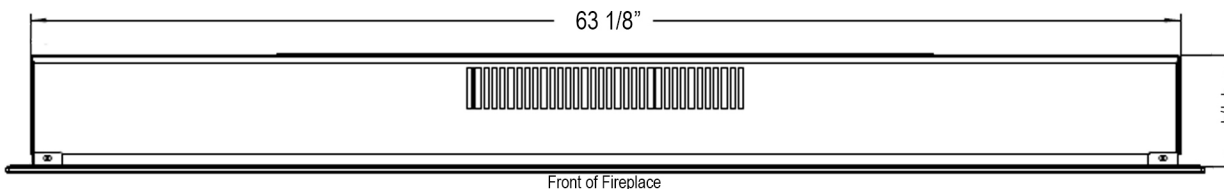

Front View

Side View

Top View

Rear View

80056 - Sideline Fury 65" Recessed Fireplace

Features

- 2 heat settings (high and low) with Thermostat (68° to 86°)
- Dual mounting: recessed mounting in wall or wall-mounting
- Remote control for heat and flame setting (batteries not included)
- Built-in timer mode for shut off in 30 minutes to 7.5 hours.
- Faux Fire Log, Driftwood and Crushed Glass Media Options
- Wifi-app Compatible (Amazon Alexa and Google Assistant)

Specifications

- Frame color: Black
- Watts: 1500
- BTU's: 5000
- Room Coverage: 400 ft.
- Voltage: 110v-120v
- Amps: 12
- Rough Opening: 63 3/8"W x 18 7/8"H x 4 3/4"D

Sideline Fury 65" Recessed Fireplace