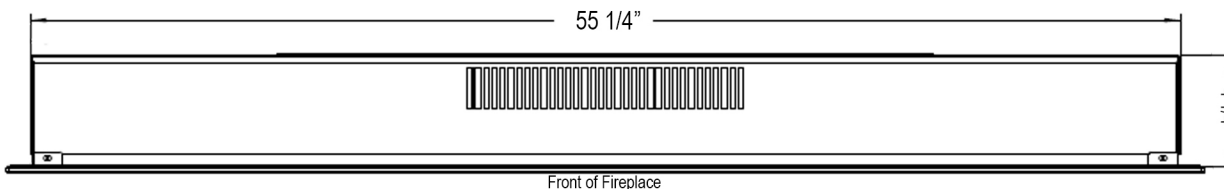

Front View

Side View

Top View

Rear View

80055 - Sideline Fury 57" Recessed Fireplace

Features

- 2 heat settings (high and low) with Thermostat (68° to 86°)
- Dual mounting: recessed mounting in wall or wall-mounting
- Remote control for heat and flame setting (batteries not included)
- Built-in timer mode for shut off in 30 minutes to 7.5 hours.
- Faux Fire Log, Driftwood and Crushed Glass Media Options
- Wifi-app Compatible (Amazon Alexa and Google Assistant)

Specifications

- Frame color: Black
- Watts: 1500
- BTU's: 5000
- Room Coverage: 400 ft.
- Voltage: 110v-120v
- Amps: 12
- Rough Opening: 55 1/2"W x 18 7/8"H x 4 3/4"D

Sideline Fury 57" Recessed Fireplace