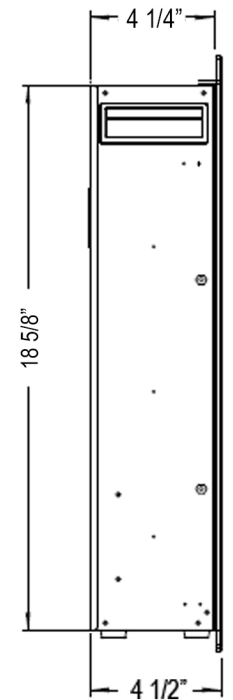

Front View

Side View

Top View

Rear View

80055 - Sideline Fury 57" Recessed Fireplace

Features

- 2 heat settings (high and low) with Thermostat (68° to 86°)
- Dual mounting: recessed mounting in wall or wall-mounting
- Remote control for heat and flame setting (batteries not included)
- Built-in timer mode for shut off in 30 minutes to 7.5 hours.
- Faux Fire Log, Driftwood and Crushed Glass Media Options
- Wifi-app Compatible (Amazon Alexa and Google Assistant)

Specifications

- Frame color: Black
- Watts: 1500
- BTU's: 5000
- Room Coverage: 400 ft.
- Voltage: 110v-120v
- Amps: 12
- Rough Opening: 55 1/2"W x 18 7/8"H x 4 3/4"D

Sideline Fury 57" Recessed Fireplace