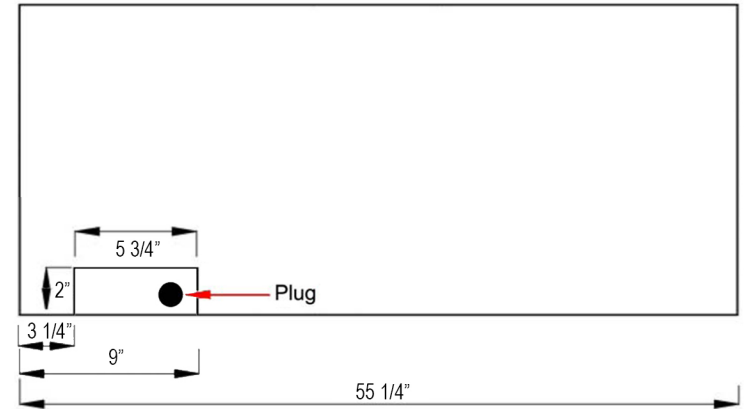

Front View

Side View

Top View

Rear View

80055 - Sideline Fury 57" Recessed Fireplace

Features

- 2 heat settings (high and low) with Thermostat (68° to 86°)
- Dual mounting: recessed mounting in wall or wall-mounting
- Remote control for heat and flame setting (batteries not included)
- Built-in timer mode for shut off in 30 minutes to 7.5 hours.
- Faux Fire Log, Driftwood and Crushed Glass Media Options
- Wifi-app Compatible (Amazon Alexa and Google Assistant)

Specifications

- Frame color: Black
- Watts: 1500
- BTU's: 5000
- Room Coverage: 400 ft.
- Voltage: 110v-120v
- Amps: 12
- Rough Opening: 55 1/2"W x 18 7/8"H x 4 3/4"D

Sideline Fury 57" Recessed Fireplace