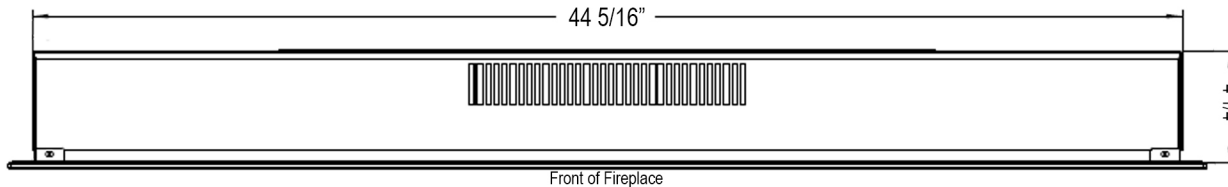

Front View

Side View

Top View

Rear View

80053 - Sideline Fury 46" Recessed Fireplace

Features

- 2 heat settings (high and low) with Thermostat (66° to 86°)
- Dual mounting: recessed mounting in wall or wall-mounting
- Remote control for heat and flame setting (batteries not included)
- Built-in timer mode for shut off in 30 minutes to 7.5 hours.
- Faux Fire Log, Driftwood and Crushed Glass Media Options
- Wifi-app Compatible (Amazon Alexa and Google Assistant)

Specifications

- Frame color: Black
- Watts: 1500
- BTU's: 5000
- Room Coverage: 400 ft.
- Voltage: 110v-120v
- Amps: 12
- Rough Opening: 44 9/16"W x 18 7/8"H x 4 3/4"D

Sideline Fury 46" Recessed Fireplace