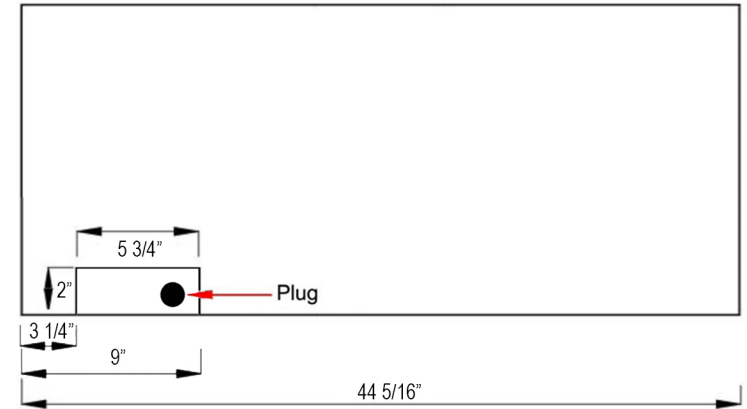

Front View

Side View

Top View

Rear View

80053 - Sideline Fury 46" Recessed Fireplace

Features

- 2 heat settings (high and low) with Thermostat (66° to 86°)
- Dual mounting: recessed mounting in wall or wall-mounting
- Remote control for heat and flame setting (batteries not included)
- Built-in timer mode for shut off in 30 minutes to 7.5 hours.
- Faux Fire Log, Driftwood and Crushed Glass Media Options
- Wifi-app Compatible (Amazon Alexa and Google Assistant)

Specifications

- Frame color: Black
- Watts: 1500
- BTU's: 5000
- Room Coverage: 400 ft.
- Voltage: 110v-120v
- Amps: 12
- Rough Opening: 44 9/16"W x 18 7/8"H x 4 3/4"D

Sideline Fury 46" Recessed Fireplace