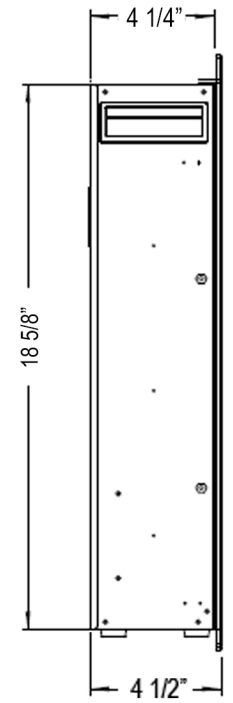

Front View

Side View

Top View

Rear View

80053 - Sideline Fury 46" Recessed Fireplace

Features

- 2 heat settings (high and low) with Thermostat (66° to 86°)
- Dual mounting: recessed mounting in wall or wall-mounting
- Remote control for heat and flame setting (batteries not included)
- Built-in timer mode for shut off in 30 minutes to 7.5 hours.
- Faux Fire Log, Driftwood and Crushed Glass Media Options
- Wifi-app Compatible (Amazon Alexa and Google Assistant)

Specifications

- Frame color: Black
- Watts: 1500
- BTU's: 5000
- Room Coverage: 400 ft.
- Voltage: 110v-120v
- Amps: 12
- Rough Opening: 44 9/16"W x 18 7/8"H x 4 3/4"D

Sideline Fury 46" Recessed Fireplace