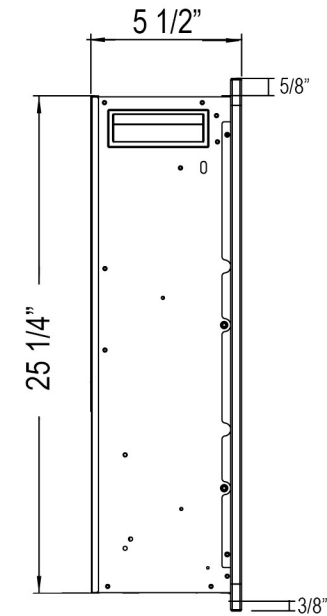

Front View

Top View

Side View

Rear View

80052 - Forte Elite 40" Recessed Fireplace - Black

Features

- 2 heat settings (high and low) and Programmable thermostat
- 3 speed flame options
- 10 color media bed and 6 color flame options
- Designed for recessed mounting in wall
- Remote control for heat and flame setting (batteries not included)
- Dual mode, operates with or without heat for only flame effect
- Built in timer: 1 to 8 hours
- Wifi-Enabled through the Tuya Smart App
- Amazon Alexa and Google Assistant Compatible
- Faux drift wood fire logs and glass crystal media options
- Amazon Alexa and Google Assistant controls through the Tuya Smart App

Specifications

- Frame color: Black
- Watts: 1500
- BTU's: 5000
- Room Coverage: 400 ft.
- Voltage: 110v-120v
- Amperes: 12
- Rough Opening: 38 7/8"W x 25 1/2"H x 5 1/2"D

Forte Elite 40" Recessed Fireplace
PN: 80052