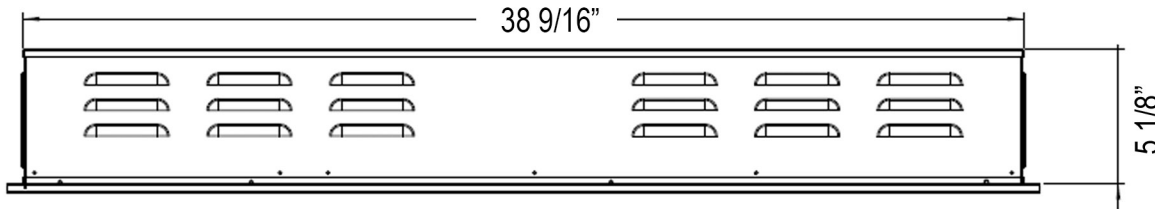

Top View

80052 - Forte Elite 40" Recessed Fireplace - Black

Features

- 2 heat settings (high and low) and Programmable thermostat
- 3 speed flame options
- 10 color media bed and 6 color flame options
- Designed for recessed mounting in wall
- Remote control for heat and flame setting (batteries not included)
- Dual mode, operates with or without heat for only flame effect
- Built in timer: 1 to 8 hours
- Wifi-Enabled through the Tuya Smart App
- Amazon Alexa and Google Assistant Compatible
- Faux drift wood fire logs and glass crystal media options
- Amazon Alexa and Google Assistant controls through the Tuya Smart App

Specifications

- Frame color: Black
- Watts: 1500
- BTU's: 5000
- Room Coverage: 400 ft.
- Voltage: 110v-120v
- Amperes: 12
- Rough Opening: 38 7/8"W x 25 1/2"H x 5 1/2"D

Forte Elite 40" Recessed Fireplace
PN: 80052

**PREMIUM
ELECTRIC FIREPLACES
& TV LIFTS**

Exceeding Expectations

Updated: 03/15/2023