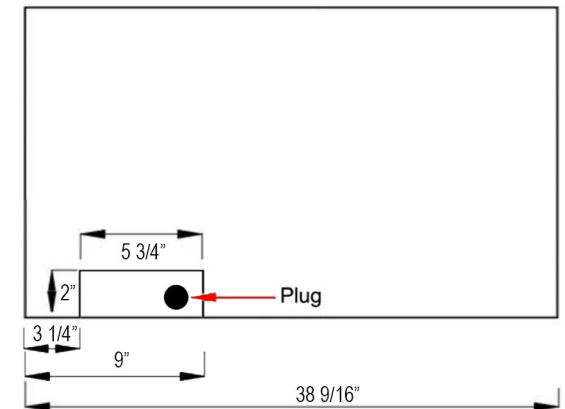

Front View

Top View

Side View

Rear View

80052 - Forte Elite 40" Recessed Fireplace - Black

Features

- 2 heat settings (high and low) and Programmable thermostat
- 3 speed flame options
- 10 color media bed and 6 color flame options
- Designed for recessed mounting in wall
- Remote control for heat and flame setting (batteries not included)
- Dual mode, operates with or without heat for only flame effect
- Built in timer: 1 to 8 hours
- Wifi-Enabled through the Tuya Smart App
- Amazon Alexa and Google Assistant Compatible
- Faux drift wood fire logs and glass crystal media options
- Amazon Alexa and Google Assistant controls through the Tuya Smart App

Specifications

- Frame color: Black
- Watts: 1500
- BTU's: 5000
- Room Coverage: 400 ft.
- Voltage: 110v-120v
- Amperes: 12
- Rough Opening: 38 7/8"W x 25 1/2"H x 5 1/2"D

Forte Elite 40" Recessed Fireplace
PN: 80052