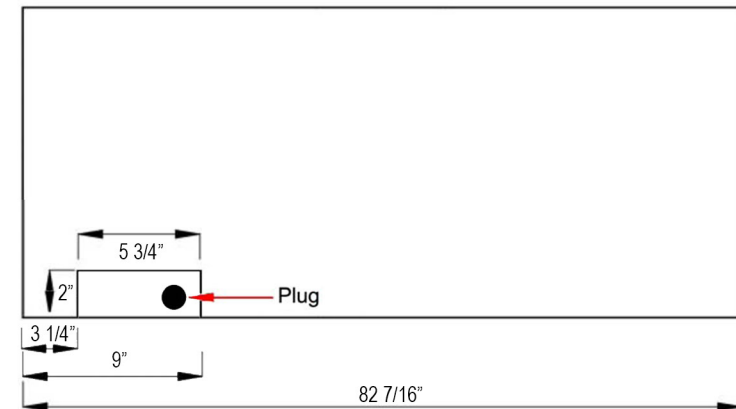

Front View

Side View

Top View

Rear View

80050 - Sideline Elite 84" Recessed Fireplace - Black

Features

- 2 heat settings (high and low) and Programmable thermostat
- 3 speed flame options
- 10 color media bed and 6 color flame options
- Designed for recessed mounting in wall
- Remote control for heat and flame setting (batteries not included)
- Dual mode, operates with or without heat for only flame effect
- Built in timer: 1 to 8 hours
- Wifi-Enabled through the Tuya Smart App
- Amazon Alexa and Google Assistant Compatible
- Faux drift wood fire logs and glass crystal media options

Specifications

- Frame color: Black
- Watts: 1500
- BTU's: 5000
- Room Coverage: 400 ft.
- Voltage: 110v-120v
- Amperes: 12
- Rough Opening: 82 3/4"W x 18 1/4"H x 5 1/2"D

Sideline Elite 84" Recessed Fireplace
PN: 80050