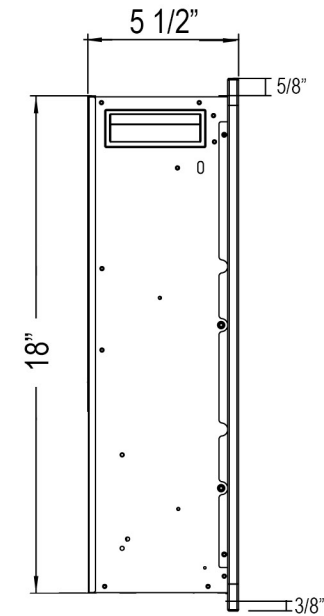

Front View

Side View

Top View

Rear View

80050 - Sideline Elite 84" Recessed Fireplace - Black

Features

- 2 heat settings (high and low) and Programmable thermostat
- 3 speed flame options
- 10 color media bed and 6 color flame options
- Designed for recessed mounting in wall
- Remote control for heat and flame setting (batteries not included)
- Dual mode, operates with or without heat for only flame effect
- Built in timer: 1 to 8 hours
- Wifi-Enabled through the Tuya Smart App
- Amazon Alexa and Google Assistant Compatible
- Faux drift wood fire logs and glass crystal media options

Specifications

- Frame color: Black
- Watts: 1500
- BTU's: 5000
- Room Coverage: 400 ft.
- Voltage: 110v-120v
- Amperes: 12
- Rough Opening: 82 3/4"W x 18 1/4"H x 5 1/2"D

Sideline Elite 84" Recessed Fireplace
PN: 80050