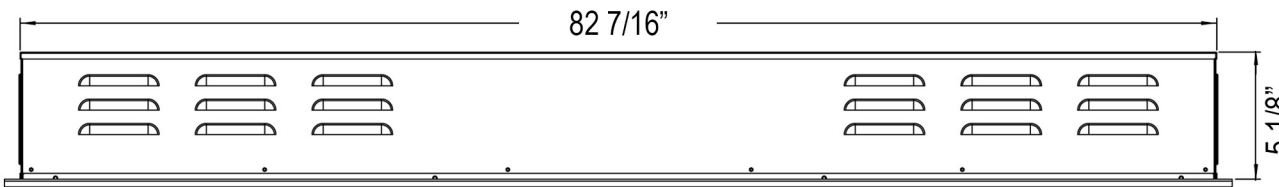

Front View

Side View

Top View

Rear View

80050 - Sideline Elite 84" Recessed Fireplace - Black

Features

- 2 heat settings (high and low) and Programmable thermostat
- 3 speed flame options
- 10 color media bed and 6 color flame options
- Designed for recessed mounting in wall
- Remote control for heat and flame setting (batteries not included)
- Dual mode, operates with or without heat for only flame effect
- Built in timer: 1 to 8 hours
- Wifi-Enabled through the Tuya Smart App
- Amazon Alexa and Google Assistant Compatible
- Faux drift wood fire logs and glass crystal media options

Specifications

- Frame color: Black
- Watts: 1500
- BTU's: 5000
- Room Coverage: 400 ft.
- Voltage: 110v-120v
- Amperes: 12
- Rough Opening: 82 3/4"W x 18 1/4"H x 5 1/2"D

Sideline Elite 84" Recessed Fireplace
PN: 80050