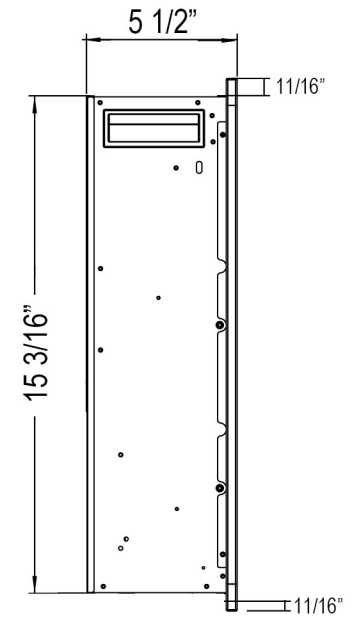

Front View

Side View

Top View

Rear View

80049 - Sideline Elite Outdoor/Indoor 60" Recessed Fireplace

Features

- Weather-proof case designed for outdoor use
- Designed for recessed mounting in wall
- 3 speed flame options
- 10 color media bed and 6 color flame options
- Remote control for flame setting (batteries not included)
- Built in timer: 1 to 8 hours
- Faux Fire Log and Glass Crystal Media Options
- Amazon Alexa and Google Assistant Controls through the Tuya Smart Wifi App

Specifications

- Frame color: Black
- Voltage: 110v-120v
- Amperes: 11
- Rough Opening: 58 7/8"W x 15 1/2"H x 5 1/2"D

Sideline Elite Outdoor/Indoor 60" Recessed Fireplace

PN: 80049

Exceeding Expectations

Updated: 03/15/2023