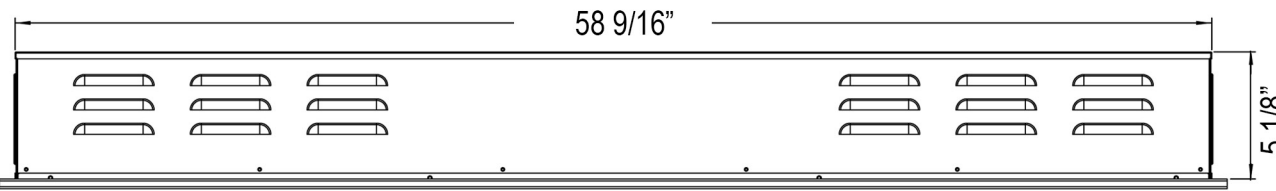

Front View

Side View

Top View

Rear View

80049 - Sideline Elite Outdoor/Indoor 60" Recessed Fireplace

Features

- Weather-proof case designed for outdoor use
- Designed for recessed mounting in wall
- 3 speed flame options
- 10 color media bed and 6 color flame options
- Remote control for flame setting (batteries not included)
- Built in timer: 1 to 8 hours
- Faux Fire Log and Glass Crystal Media Options
- Amazon Alexa and Google Assistant Controls through the Tuya Smart Wifi App

Specifications

- Frame color: Black
- Voltage: 110v-120v
- Amperes: 11
- Rough Opening: 58 7/8"W x 15 1/2"H x 5 1/2"D

Sideline Elite Outdoor/Indoor 60" Recessed Fireplace

PN: 80049

Exceeding Expectations

Updated: 03/15/2023