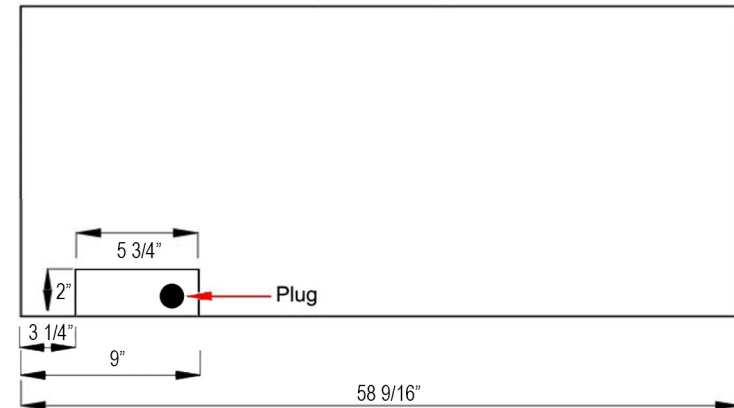

Front View

Side View

Top View

Rear View

80049 - Sideline Elite Outdoor/Indoor 60" Recessed Fireplace

Features

- Weather-proof case designed for outdoor use
- Designed for recessed mounting in wall
- 3 speed flame options
- 10 color media bed and 6 color flame options
- Remote control for flame setting (batteries not included)
- Built in timer: 1 to 8 hours
- Faux Fire Log and Glass Crystal Media Options
- Amazon Alexa and Google Assistant Controls through the Tuya Smart Wifi App

Specifications

- Frame color: Black
- Voltage: 110v-120v
- Amperes: 11
- Rough Opening: 58 7/8"W x 15 1/2"H x 5 1/2"D

Sideline Elite Outdoor/Indoor 60" Recessed Fireplace

PN: 80049

Exceeding Expectations

Updated: 03/15/2023