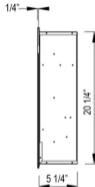

Front View

Side View

Top View

Rear View

### Specifications

- Frame color: Black
- Watts: 1500
- BTUs: 5000
- Room Coverage: 400 ft.
- Voltage: 120v
- Amps: 12
- Rough Opening:
  - Width: 56 25/32"
  - Height: 20 1/2"
  - Depth: 5 3/4"

Sideline Steel 60" Recessed Fireplace  
PN: 80047