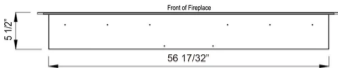

Front View

Side View

Top View

Rear View

### Specifications

- Frame color: Black
- Watts: 1500
- BTUs: 5000
- Room Coverage: 400 ft.
- Voltage: 120v
- Amps: 12
- Rough Opening:
  - Width: 56 25/32"
  - Height: 20 1/2"
  - Depth: 5 3/4"

Sideline Steel 60" Recessed Fireplace  
PN: 80047