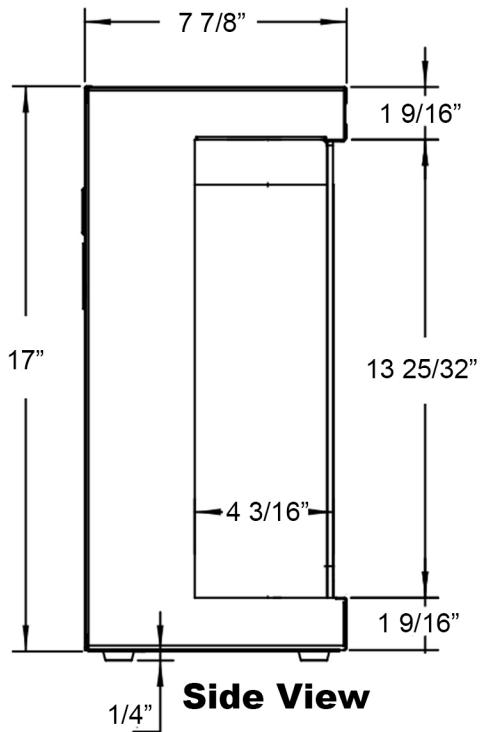

Front View

Side View

Top View

Rear View

80046 - Sideline Infinity 60" Recessed Fireplace - Black

- Features**
- 2 heat settings (high and low) and Programmable thermostat
 - 3 speed flame options
 - 10 color media bed and 6 color flame options
 - Designed for recessed mounting in wall
 - Remote control for heat and flame setting (batteries not included)
 - Dual mode, operates with or without heat for only flame effect
 - Built in timer: 1 to 8 hours
 - Wifi-Enabled through the Tuya Smart App
 - Amazon Alexa and Google Assistant Compatible
 - Faux fire log and glass crystal media options

- Specifications**
- Frame color: Black
 - Watts: 1,500
 - BTU's: 5,000
 - Room Coverage: 400 ft.
 - Voltage: 110v-120v
 - Amperes: 12
 - Rough Opening: 60 1/4"W x 17 1/2"H x 8"D

**Sideline Infinity 60" Recessed Fireplace
PN: 80046**