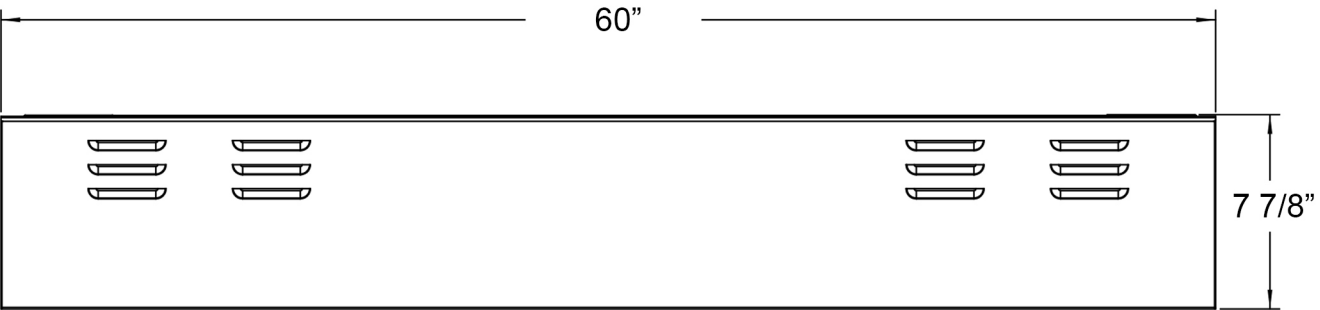

Front View

Side View

Top View

Rear View

80046 - Sideline Infinity 60" Recessed Fireplace - Black

- Features**
- 2 heat settings (high and low) and Programmable thermostat
 - 3 speed flame options
 - 10 color media bed and 6 color flame options
 - Designed for recessed mounting in wall
 - Remote control for heat and flame setting (batteries not included)
 - Dual mode, operates with or without heat for only flame effect
 - Built in timer: 1 to 8 hours
 - Wifi-Enabled through the Tuya Smart App
 - Amazon Alexa and Google Assistant Compatible
 - Faux fire log and glass crystal media options

- Specifications**
- Frame color: Black
 - Watts: 1,500
 - BTU's: 5,000
 - Room Coverage: 400 ft.
 - Voltage: 110v-120v
 - Amperes: 12
 - Rough Opening: 60 1/4"W x 17 1/2"H x 8"D

**Sideline Infinity 60" Recessed Fireplace
PN: 80046**