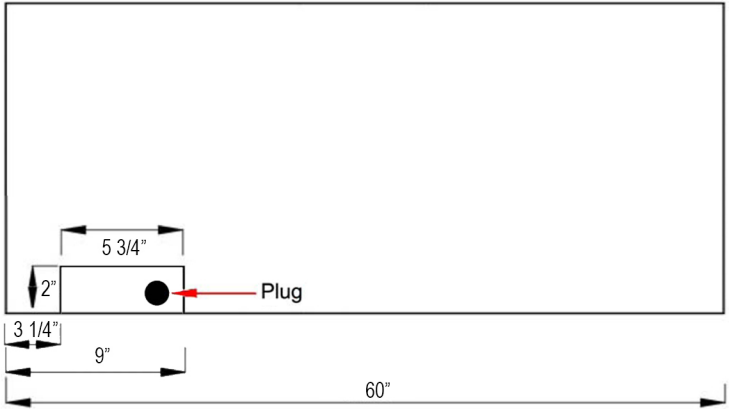

Front View

Side View

Top View

Rear View

80046 - Sideline Infinity 60" Recessed Fireplace - Black

- Features**
- 2 heat settings (high and low) and Programmable thermostat
 - 3 speed flame options
 - 10 color media bed and 6 color flame options
 - Designed for recessed mounting in wall
 - Remote control for heat and flame setting (batteries not included)
 - Dual mode, operates with or without heat for only flame effect
 - Built in timer: 1 to 8 hours
 - Wifi-Enabled through the Tuya Smart App
 - Amazon Alexa and Google Assistant Compatible
 - Faux fire log and glass crystal media options

- Specifications**
- Frame color: Black
 - Watts: 1,500
 - BTU's: 5,000
 - Room Coverage: 400 ft.
 - Voltage: 110v-120v
 - Amperes: 12
 - Rough Opening: 60 1/4"W x 17 1/2"H x 8"D

**Sideline Infinity 60" Recessed Fireplace
PN: 80046**