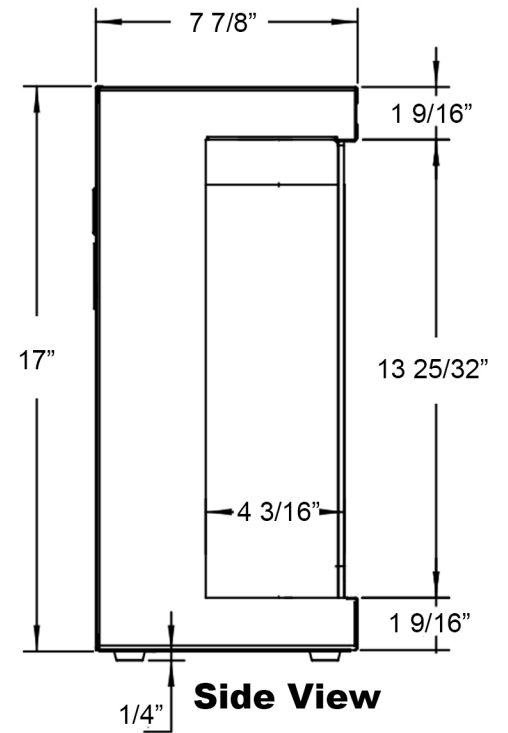

Front View

Side View

Top View

Rear View

80045 - Sideline Infinity 50" Recessed Fireplace - Black

Features

- 2 heat settings (high and low) and Programmable thermostat
- 3 speed flame options
- 10 color media bed and 6 color flame options
- Designed for recessed mounting in wall
- Remote control for heat and flame setting (batteries not included)
- Dual mode, operates with or without heat for only flame effect
- Built in timer: 1 to 8 hours
- Wifi-Enabled through the Tuya Smart App
- Amazon Alexa and Google Assistant Compatible
- Faux fire log and glass crystal media options

Specifications

- Frame color: Black
- Watts: 1,500
- BTU's: 5,000
- Room Coverage: 400 ft.
- Voltage: 110v-120v
- Amperes: 12
- Rough Opening: 50"W x 17 1/2"H x 8"D

Sideline Infinity 50" Recessed Fireplace