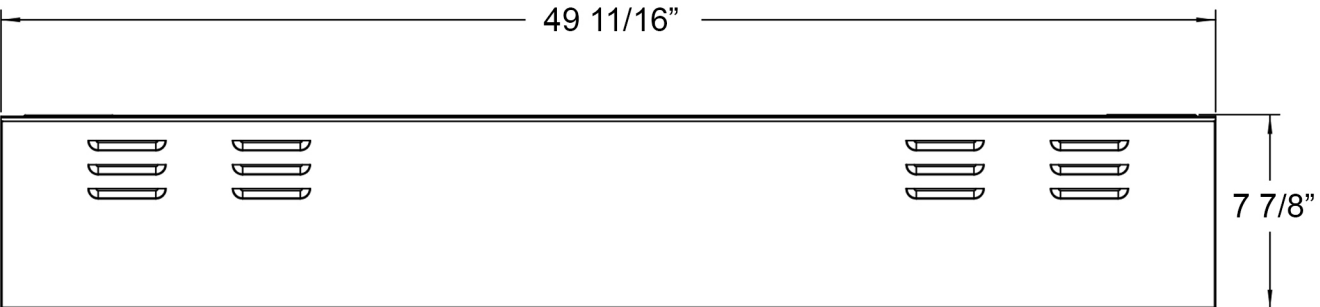

Front View

Side View

Top View

Rear View

80045 - Sideline Infinity 50" Recessed Fireplace - Black

Features

- 2 heat settings (high and low) and Programmable thermostat
- 3 speed flame options
- 10 color media bed and 6 color flame options
- Designed for recessed mounting in wall
- Remote control for heat and flame setting (batteries not included)
- Dual mode, operates with or without heat for only flame effect
- Built in timer: 1 to 8 hours
- Wifi-Enabled through the Tuya Smart App
- Amazon Alexa and Google Assistant Compatible
- Faux fire log and glass crystal media options

Specifications

- Frame color: Black
- Watts: 1,500
- BTU's: 5,000
- Room Coverage: 400 ft.
- Voltage: 110v-120v
- Amperes: 12
- Rough Opening: 50"W x 17 1/2"H x 8"D

Sideline Infinity 50" Recessed Fireplace