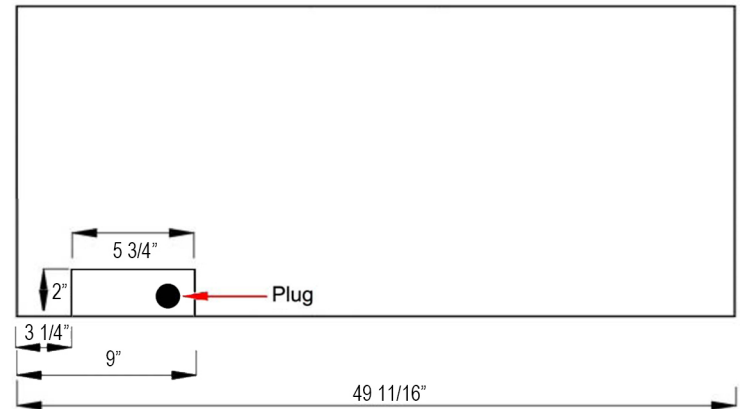

Front View

Side View

Top View

Rear View

80045 - Sideline Infinity 50" Recessed Fireplace - Black

Features

- 2 heat settings (high and low) and Programmable thermostat
- 3 speed flame options
- 10 color media bed and 6 color flame options
- Designed for recessed mounting in wall
- Remote control for heat and flame setting (batteries not included)
- Dual mode, operates with or without heat for only flame effect
- Built in timer: 1 to 8 hours
- Wifi-Enabled through the Tuya Smart App
- Amazon Alexa and Google Assistant Compatible
- Faux fire log and glass crystal media options

Specifications

- Frame color: Black
- Watts: 1,500
- BTU's: 5,000
- Room Coverage: 400 ft.
- Voltage: 110v-120v
- Amperes: 12
- Rough Opening: 50"W x 17 1/2"H x 8"D

Sideline Infinity 50" Recessed Fireplace