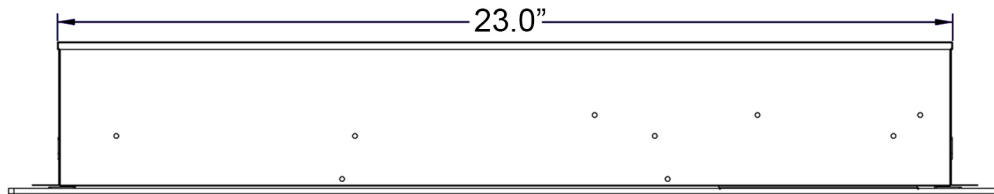

**Front View**

**Top View**

**Side View**

**Back View**

## 80028 - Sideline 28" Recessed Fireplace

### Specifications

- Frame color: Black
- Watts: 1100
- BTU's: 3753
- Room Coverage: 300 ft.
- Voltage: 120v
- Amps: 12
- Rough Opening Dimensions: 23 1/4"W x 15 3/4"H x 5 1/2"D

Note: Sideline28 is not hardwire compatible.