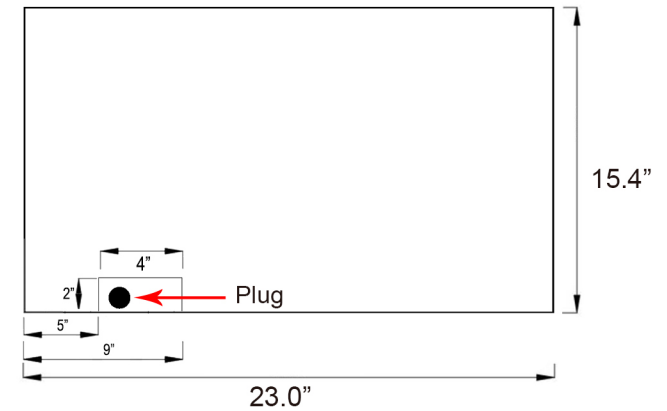

**Front View**

**Top View**

**Side View**

**Back View**

## 80028 - Sideline 28" Recessed Fireplace

### Specifications

- Frame color: Black
- Watts: 1100
- BTU's: 3753
- Room Coverage: 300 ft.
- Voltage: 120v
- Amps: 12
- Rough Opening Dimensions: 23 1/4"W x 15 3/4"H x 5 1/2"D

Note: Sideline28 is not hardwire compatible.