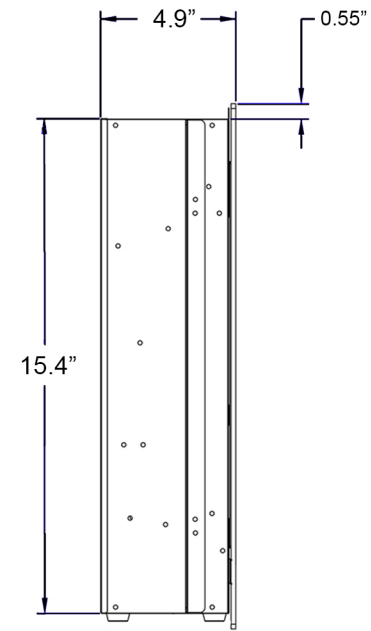

**Front View**

**Top View**

**Side View**

**Back View**

## 80028 - Sideline 28" Recessed Fireplace

### Specifications

- Frame color: Black
- Watts: 1100
- BTU's: 3753
- Room Coverage: 300 ft.
- Voltage: 120v
- Amps: 12
- Rough Opening Dimensions: 23 1/4"W x 15 3/4"H x 5 1/2"D

Note: Sideline28 is not hardwire compatible.

Sideline 28" Recessed Fireplace  
PN: 80028

**PREMIUM  
ELECTRIC FIREPLACES  
& TV LIFTS**

Exceeding Expectations

Updated: 2/25/2021