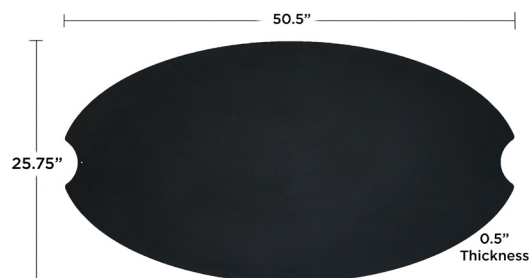

# **realflame** Riverside Large Oval Steel Lid

When not in use, transform your Real Flame® Riverside Large Oval Fire Bowl into a functional table top and protect the burner from the elements and debris with this steel lid.

## 593

**Assembled Dimensions:**  
 - 50.5"L x 25.75"W x 0.5"H; 27 lbs

**Technical Information:**  
 - Made of steel  
 - Matte black powder-coated finish  
 - For use with Real Flame Riverside Large Oval Fire Bowl (592LP)  
 - Weather, UV and rust-resistant  
 - 1 year limited warranty

**Shipping Specifications:**  
 - Ships small parcel  
 - Box 1: Lid  
 53.25"L x 29.125"W x 2.5"H; 32 lbs

**Country of Origin:**  
 - China

For sales information:  
[sales@realflame.com](mailto:sales@realflame.com)  
 For more information:  
[www.realflame.com](http://www.realflame.com)