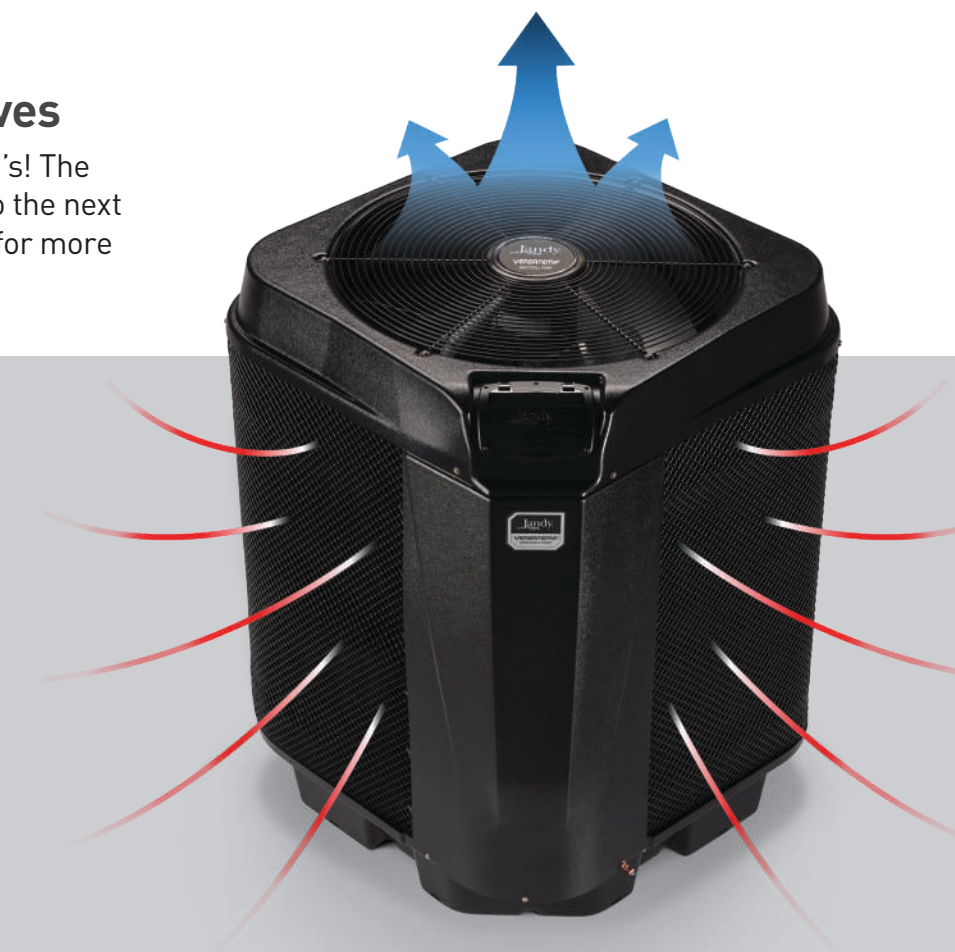

Performance that Saves

Bring on the heat with more BTU's! The VersaTemp takes performance to the next level with increased heat output for more efficient and faster heating.