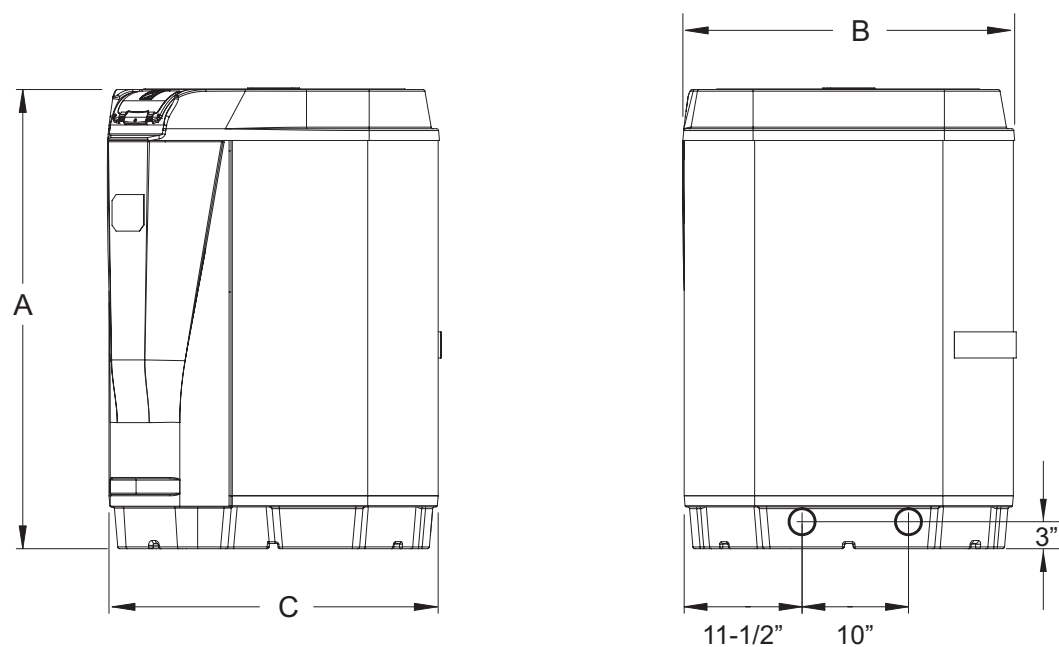

DIMENSIONS

MODEL	A	B	C
JRT2000R	42"	32"	32"
JRT2500R	42"	32"	32"
JRT3000R	45"	32"	32"

Jandy.com | 1.800.822.7933

Jandy®

HIGH PERFORMANCE. LESS NOISE.

SOUNDSHIELD™
Integrated sound-dampening technology

VERSATEMP™
HEAT/CHILL PUMP