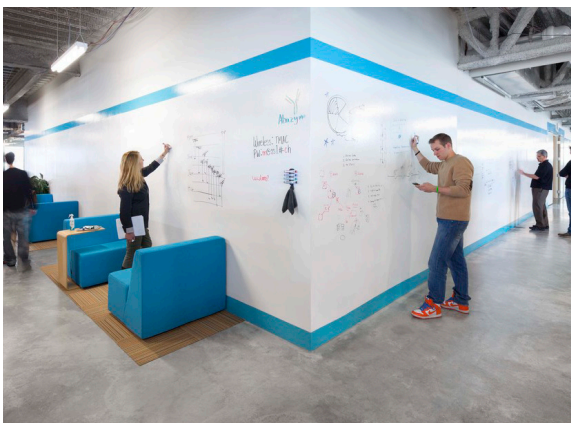

As the inventor and industry leader of the **Dry Erase Paint** category, **IdeaPaint** exists to enhance the productivity and innovation of organizations through dynamic collaboration.

After more than 150,000 successful installations of our liquid solutions in over 30 countries worldwide, we are now introducing non-liquid solutions to complement and diversify our product portfolio for every type of workflow.

At **IdeaPaint**, we are driven by designing, manufacturing, selling, and supporting our LIQUID and NON-LIQUID SOLUTIONS. We focus 100% on delivering collaboration tools that enable organizations to excel. Contact our best in class customer service team to discuss how our complete line of products can fulfill all your important projects needs.

CALL: 800.393.5250

EMAIL: customerservice@ideapaint.com

WEBSITE: www.ideapaint.com