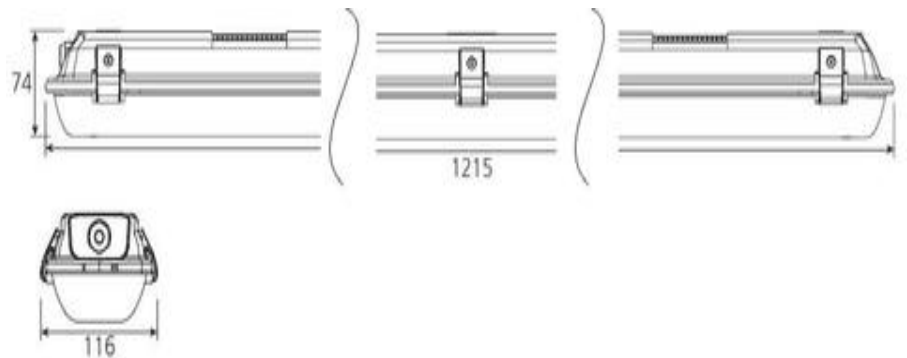

Integrated Power

WP SERIES WEATHERPROOF BATTEN - 40W 1200MM

The WP Series LED Battens offer a high quality and easy install external fitting range. This robust IP65 luminaire is built for outdoor commercial applications.

Features

- SMD LED technology
- Stainless Steel Mounting Clips
- Frosted Diffuser
- Robust Construction
- Replaces 2x 36W Fluoro

Applications

- Council Facilities
- Parks
- Schools
- Exterior Walls / Ceilings
- Commercial Buildings

Standard Specifications

- Rated input power - 40W
- 120 degree beam
- SMD LEDs
- IP65
- CRI>80
- 4000lm (4000K)
- IK08

Options List

Models List

Grey / 3000K	WP40GR3KN01	Stock Item
Grey / 4000K	WP40GR4KN01	Stock Item
Grey / 5000K	WP40GR5KN01	Stock Item