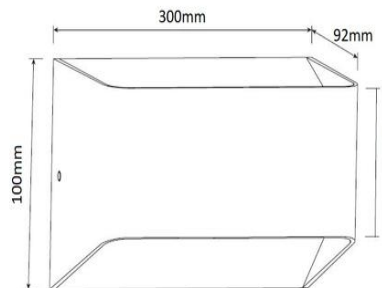

Features

- Indoor/Outdoor Luminaire
- Up/down Lighting
- Lightweight Aluminium Fitting

Application

- Hotels
- Parks
- Corridors
- Reception Areas