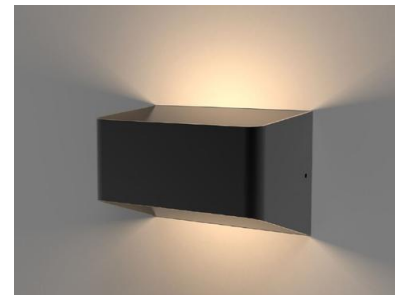

## Integrated Power WL SERIES LED WALL LIGHT - 18W

The WL Series LED wall lights are a modern style luminaire for interior & exterior applications with an up/down lighting design.

### Features

- Indoor/Outdoor Luminaire
- Up/down Lighting
- Lightweight Aluminium Fitting

## Standard Specifications

- Rated Input Power - 18W
- 90 degree beam
- IP54
- CRI>80
- Lumens - 720-900lm
- Weight - 1.15kg