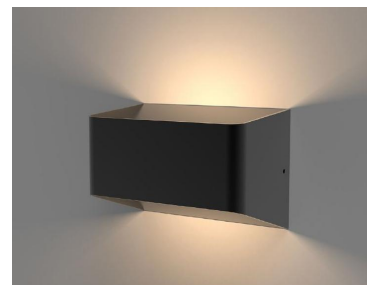

Integrated Power WL SERIES LED WALL LIGHT - 10W

The WL Series LED wall lights are a modern style luminaire for interior & exterior applications with an up/down lighting design.

Features

- Indoor/Outdoor Luminaire
- Up/down Lighting
- Lightweight Aluminium Fitting

Application

- Hotels
- Parks
- Corridors
- Reception Areas

Standard Specifications

- Rated Input Power - 10W
- 90 degree beam
- IP54
- CRI>80
- Lumens - 400-500lm
- Weight - 0.6kg

Options List

Models List

3000K	WL10BK3KN01	Special Order
4000K	WL10BK4KN01	Special Order
5000K	WL10BK5KN01	Special Order