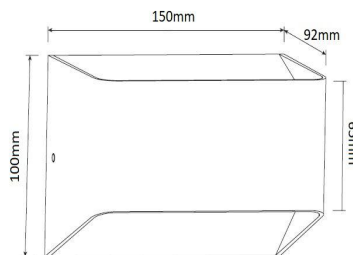

Integrated Power WL SERIES LED WALL LIGHT - 10W

The WL Series LED wall lights are a modern style luminaire for interior & exterior applications with an up/down lighting design.

Features

- Indoor/Outdoor Luminaire
- Up/down Lighting
- Lightweight Aluminium Fitting

Application

- Hotels
- Parks
- Corridors
- Reception Areas

Standard Specifications

- Rated Input Power - 10W
- 90 degree beam
- IP54
- CRI>80
- Lumens - 400-500lm
- Weight - 0.6kg

Options List

Models List

3000K	WL10BK3KN01	Special Order
4000K	WL10BK4KN01	Special Order
5000K	WL10BK5KN01	Special Order