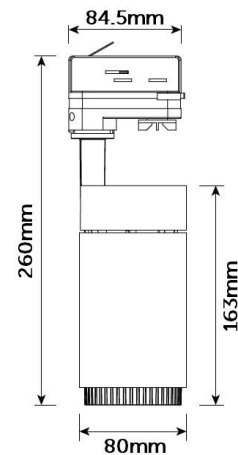

TR SERIES LED TRACKLIGHTS

BEAM ADJUSTABLE SPOTLIGHT BLACK 25W

The TR Tracklight Series is specially designed to fit smoothly into restaurants, galleries, high-end shopping centres and many other retail environments. The plug and play nature of these track lights along with the manual beam angle adjustment makes the TR Series tracklights ideal for the ever changing retail and gallery displays.

Applications

- Restaurants
- Shop Fronts
- Retail Stores
- Display Windows
- Museum Displays

Standard Specifications

- Rated Input Power: 25W
- Lumen Output: 2500lm (4000K)
- Colour Temp: 3000K/4000K/5000K
- Beam Angle: 15-60 Degrees (adjustable)
- Horizontal Orientation: 350deg
- Vertical Orientation: 90deg
- CRI: Ra>90
- IP Rating: IP20