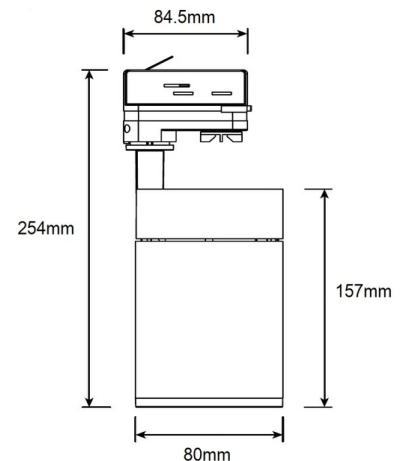

Features

- High quality Citizen LED COB chips
- Flicker free driver
- 3 Channel Switchable
- Highly adjustable orientation
- Easy installation and assembly
- Service life >50,000 hours
- Mains Dimmable

Applications

- Restaurants
- Shop Fronts
- Retail Stores
- Display Windows
- Museum Displays