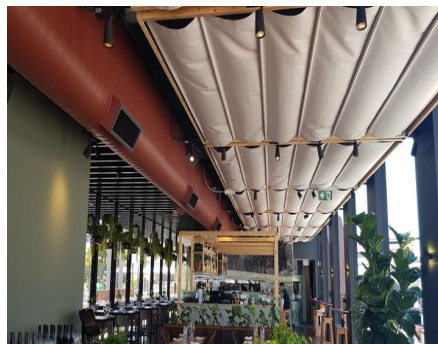

## TR SERIES LED TRACKLIGHTS SPOTLIGHT BLACK 25W

The TR Tracklight Series is specially designed to fit smoothly into restaurants, high-end shopping centres and many other retail environments. The flexible installation options include a wide range of connectors, beam styles and lens allowing creative patterns to be built in a simple 'plug and play' fashion.

### Applications

- Restaurants
- Shop Fronts
- Retail Stores
- Display Windows
- Museum Displays