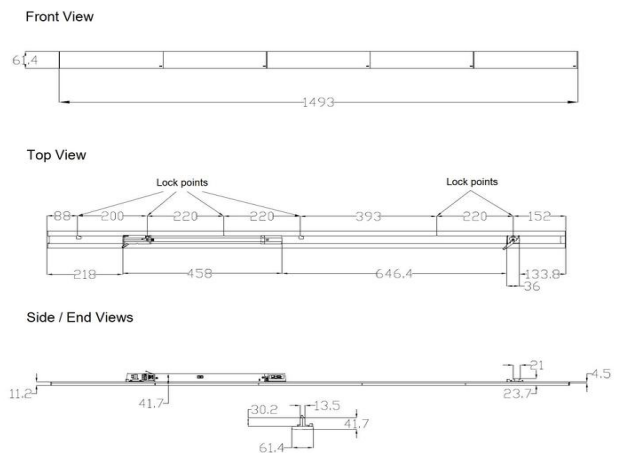

TR SERIES LED TRACKLIGHTS: LINEAR WHITE - 1500MM

The TR Tracklight Series is specially designed to fit smoothly into restaurants, high-end shopping centres and many other retail environments. The TR Series linear fittings can be installed as seamless linear runs, positioned individually or even mixed with spotlights and many other track mounted fittings. The plug and play versatility makes repositioning a breeze for the end user.

Applications

- Restaurants
- Shop Fronts
- Retail Stores
- Display Windows
- Museum Displays

Standard Specifications

- Rated Input Power: 35W - 50W (selectable)
- Lumen Output: 8000lm (max)
- Colour Temp: 3000K/4000K/5000K
- Beam Angle: 90 Degrees
- CRI: Ra>80
- IP Rating: IP20