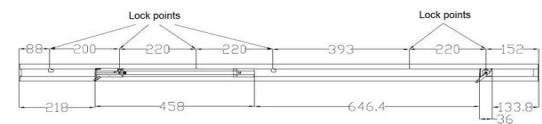

TR SERIES LED TRACKLIGHTS: LINEAR BLACK - 1500MM

The TR Tracklight Series is specially designed to fit smoothly into restaurants, high-end shopping centres and many other retail environments. The TR Series linear fittings can be installed as seamless linear runs, positioned individually or even mixed with spotlights and many other track mounted fittings. The plug and play versatility makes repositioning a breeze for the end user.

Front View

Top View

Side / End Views

Features

- High lumen efficiency 160lm/W
- Seamless linear design
- Flicker free driver
- Power selectable - 35W, 40W, 45W & 50W
- 3 Channel switchable
- Easy installation and assembly
- Surface and suspension mountable

Applications

- Restaurants
- Shop Fronts
- Retail Stores
- Display Windows
- Museum Displays

Standard Specifications

- Rated Input Power: 35W - 50W (selectable)
- Lumen Output: 8000lm (max)
- Colour Temp: 3000K/4000K/5000K
- Beam Angle: 90 Degrees
- CRI: Ra>80
- IP Rating: IP20