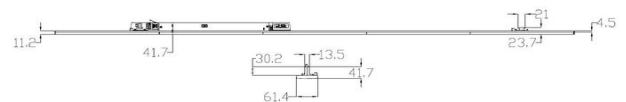

TR SERIES LED TRACKLIGHTS: LINEAR BLACK - 1500MM

The TR Tracklight Series is specially designed to fit smoothly into restaurants, high-end shopping centres and many other retail environments. The TR Series linear fittings can be installed as seamless linear runs, positioned individually or even mixed with spotlights and many other track mounted fittings. The plug and play versatility makes repositioning a breeze for the end user.

Front View

Top View

Side / End Views

Features

- High lumen efficiency 160lm/W
- Seamless linear design
- Flicker free driver
- Power selectable - 35W, 40W, 45W & 50W
- 3 Channel switchable
- Easy installation and assembly
- Surface and suspension mountable

Applications

- Restaurants
- Shop Fronts
- Retail Stores
- Display Windows
- Museum Displays

Standard Specifications

- Rated Input Power: 35W - 50W (selectable)
- Lumen Output: 8000lm (max)
- Colour Temp: 3000K/4000K/5000K
- Beam Angle: 90 Degrees
- CRI: Ra>80
- IP Rating: IP20