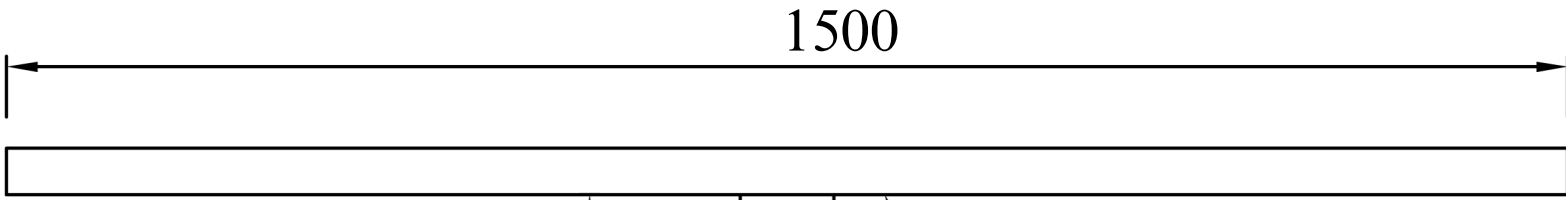

Plan View

Front View

90 x 45
C-Channel
M10 Jam Nut

**HEAD FRAME SUITS 76MM SPIGOT.
ADDITIONAL SPIGOTS SIZES CAN BE REQUESTED**

Model:IPHF-3