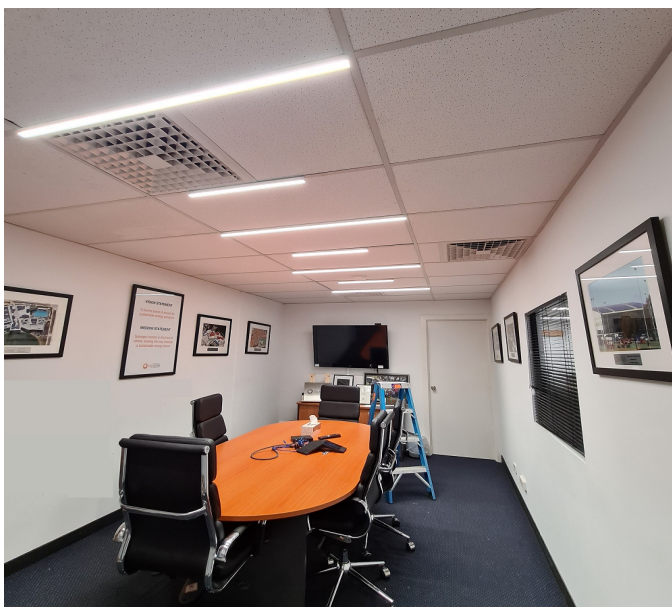

TekBar Linear - Wall Washer

T-BAR CEILING LED LIGHTING 26W - 1200MM

TekBar Linear
By Integrated Power

TekBar Linear by Integrated Power is the latest LED lighting innovation for t-bar ceilings. Get creative and give your office space a modern boost with this stylish, slimline linear lighting. Usable as an architectural feature for conference and reception areas or simply light up the whole office space. Fast to install, they are perfect for either retrofits or new buildings.

Features

- Simple clip-on installation onto ceiling t-bar
- Cost effective linear lighting
- Endless design possibilities
- High quality Philips Lumiled LED chips
- Reliable Meanwell drivers
- 1-10V dimmable
- Wall washer optics

Applications

- Receptions
- Boardrooms
- Offices
- Hallways
- Conference Rooms
- Hospitals
- Schools

Standard Specifications

- Rated Input Power: 26W
- Lumen Output: 2600lm
- Colour Temp: 4000K (3000K, 5000K optional)
- Beam Angle: 110deg
- CRI: >80
- Service Life - L70 / 50,000hrs
- SDCM <4
- IP Rating: IP20