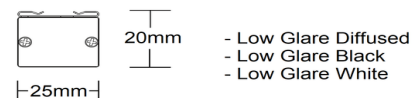

TekBar Linear - Wall Washer

T-BAR CEILING LED LIGHTING 26W - 1200MM

TekBar Linear
By Integrated Power

TekBar Linear by Integrated Power is the latest LED lighting innovation for t-bar ceilings. Get creative and give your office space a modern boost with this stylish, slimline linear lighting. Usable as an architectural feature for conference and reception areas or simply light up the whole office space. Fast to install, they are perfect for either retrofits or new buildings.

Applications

- Receptions
- Boardrooms
- Offices
- Hallways
- Conference Rooms
- Hospitals
- Schools

Standard Specifications

- Rated Input Power: 26W
- Lumen Output: 2600lm
- Colour Temp: 4000K (3000K, 5000K optional)
- Beam Angle: 110deg
- CRI: >80
- Service Life - L70 / 50,000hrs
- SDCM <4
- IP Rating: IP20