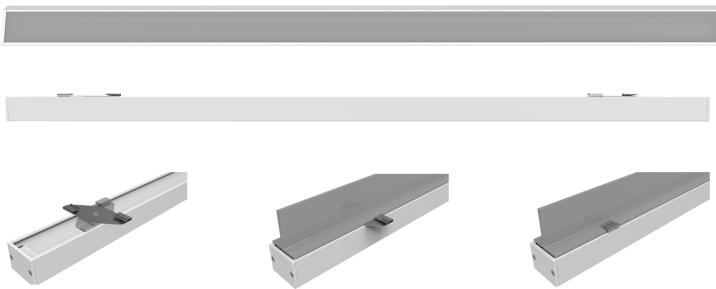

TekBar Linear - Wall Washer

T-BAR CEILING LED LIGHTING 26W - 1200MM

TekBar Linear
By Integrated Power

TekBar Linear by Integrated Power is the latest LED lighting innovation for t-bar ceilings. Get creative and give your office space a modern boost with this stylish, slimline linear lighting. Usable as an architectural feature for conference and reception areas or simply light up the whole office space. Fast to install, they are perfect for either retrofits or new buildings.

Features

- Simple clip-on installation onto ceiling t-bar
- Cost effective linear lighting
- Endless design possibilities
- High quality Philips Lumiled LED chips
- Reliable Meanwell drivers
- 1-10V dimmable
- Wall washer optics

Applications

- Receptions
- Boardrooms
- Offices
- Hallways
- Conference Rooms
- Hospitals
- Schools

Standard Specifications

- Rated Input Power: 26W
- Lumen Output: 2600lm
- Colour Temp: 4000K (3000K, 5000K optional)
- Beam Angle: 110deg
- CRI: >80
- Service Life - L70 / 50,000hrs
- SDCM <4
- IP Rating: IP20