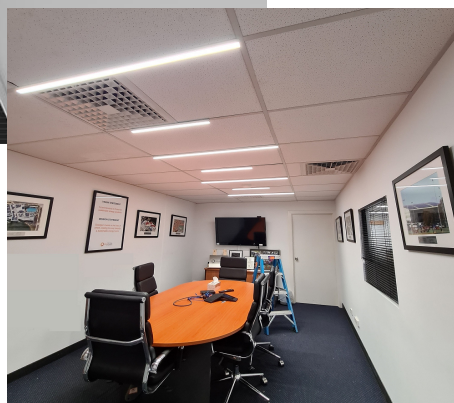

TekBar Linear - Low Glare Black

T-BAR CEILING LED LIGHTING 26W - 1200MM

TekBar Linear
By Integrated Power

TekBar Linear by Integrated Power is the latest LED lighting innovation for t-bar ceilings. Get creative and give your office space a modern boost with this stylish, slimline linear lighting. Usable as an architectural feature for conference and reception areas or simply light up the whole office space. Fast to install, they are perfect for either retrofits or new buildings.

Features

- Simple clip-on installation onto ceiling t-bar
- Cost effective linear lighting
- Endless design possibilities
- High quality Philips Lumiled LED chips
- Reliable Meanwell drivers
- 1-10V dimmable
- Low glare black diffuser

Applications

- Receptions
- Boardrooms
- Offices
- Hallways
- Conference Rooms
- Hospitals
- Schools

Standard Specifications

- Rated Input Power: 26W
- Lumen Output: 2600lm
- Colour Temp: 4000K (3000K, 5000K optional)
- Beam Angle: 75deg
- CRI: >80
- Service Life - L70 / 50,000hrs
- UGR<16 Capable
- SDCM <4
- IP Rating: IP20