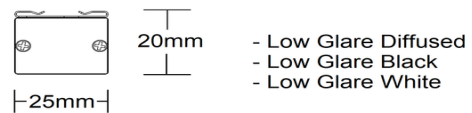

TekBar Linear - Low Glare Black

T-BAR CEILING LED LIGHTING 26W - 1200MM

TekBar Linear
By Integrated Power

TekBar Linear by Integrated Power is the latest LED lighting innovation for t-bar ceilings. Get creative and give your office space a modern boost with this stylish, slimline linear lighting. Usable as an architectural feature for conference and reception areas or simply light up the whole office space. Fast to install, they are perfect for either retrofits or new buildings.

Applications

- Receptions
- Boardrooms
- Offices
- Hallways
- Conference Rooms
- Hospitals
- Schools

Standard Specifications

- Rated Input Power: 26W
- Lumen Output: 2600lm
- Colour Temp: 4000K (3000K, 5000K optional)
- Beam Angle: 75deg
- CRI: >80
- Service Life - L70 / 50,000hrs
- UGR<16 Capable
- SDCM <4
- IP Rating: IP20