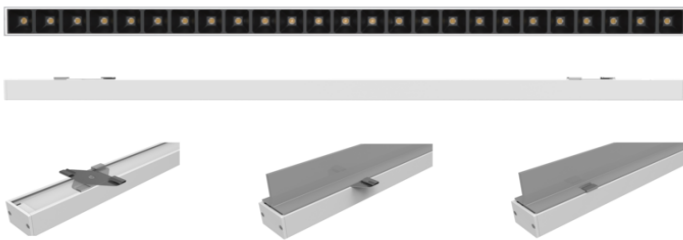

TekBar Linear - Low Glare Black

T-BAR CEILING LED LIGHTING 26W - 1200MM

TekBar Linear
By Integrated Power

TekBar Linear by Integrated Power is the latest LED lighting innovation for t-bar ceilings. Get creative and give your office space a modern boost with this stylish, slimline linear lighting. Usable as an architectural feature for conference and reception areas or simply light up the whole office space. Fast to install, they are perfect for either retrofits or new buildings.

Features

- Simple clip-on installation onto ceiling t-bar
- Cost effective linear lighting
- Endless design possibilities
- High quality Philips Lumiled LED chips
- Reliable Meanwell drivers
- 1-10V dimmable
- Low glare black diffuser

Applications

- Receptions
- Boardrooms
- Offices
- Hallways
- Conference Rooms
- Hospitals
- Schools

Standard Specifications

- Rated Input Power: 26W
- Lumen Output: 2600lm
- Colour Temp: 4000K (3000K, 5000K optional)
- Beam Angle: 75deg
- CRI: >80
- Service Life - L70 / 50,000hrs
- UGR<16 Capable
- SDCM <4
- IP Rating: IP20