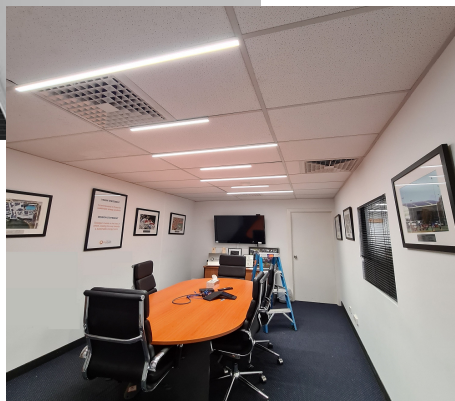

## T-BAR CEILING LED LIGHTING 13W - 600MM

**TekBar Linear**  
By Integrated Power

TekBar Linear by Integrated Power is the latest LED lighting innovation for t-bar ceilings. Get creative and give your office space a modern boost with this stylish, slimline linear lighting. Usable as an architectural feature for conference and reception areas or simply light up the whole office space. Fast to install, they are perfect for either retrofits or new buildings.

### Features

- Simple clip-on installation onto ceiling t-bar
- Cost effective linear lighting
- Endless design possibilities
- High quality Philips Lumiled LED chips
- Reliable Meanwell drivers
- 1-10V dimmable
- Low glare white diffuser