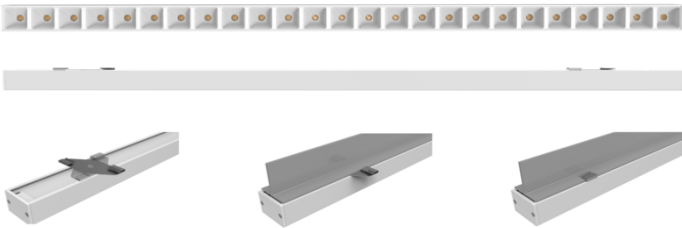

# TekBar Linear - Low Glare White

## T-BAR CEILING LED LIGHTING 13W - 600MM

**TekBar Linear**  
By Integrated Power

TekBar Linear by Integrated Power is the latest LED lighting innovation for t-bar ceilings. Get creative and give your office space a modern boost with this stylish, slimline linear lighting. Usable as an architectural feature for conference and reception areas or simply light up the whole office space. Fast to install, they are perfect for either retrofits or new buildings.

### Features

- Simple clip-on installation onto ceiling t-bar
- Cost effective linear lighting
- Endless design possibilities
- High quality Philips Lumiled LED chips
- Reliable Meanwell drivers
- 1-10V dimmable
- Low glare white diffuser

## Standard Specifications

- Rated Input Power: 13W
- Lumen Output: 1280lm
- Colour Temp: 4000K (3000K, 5000K optional)
- Beam Angle: 75deg
- CRI: >80
- Service Life - L70 / 50,000hrs
- UGR<19 Capable
- SDCM <4
- IP Rating: IP20