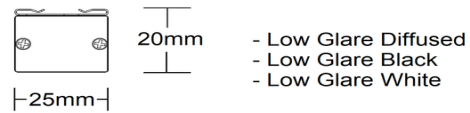

TekBar Linear by Integrated Power is the latest LED lighting innovation for t-bar ceilings. Get creative and give your office space a modern boost with this stylish, slimline linear lighting. Usable as an architectural feature for conference and reception areas or simply light up the whole office space. Fast to install, they are perfect for either retrofits or new buildings.