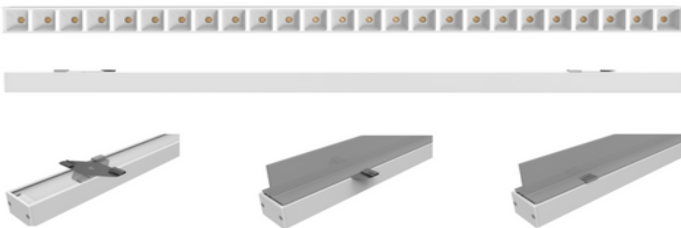

TekBar Linear Series

LOW GLARE WHITE T-BAR CEILING LED LIGHTING - 26W 1200mm

TekBar Linear
By Integrated Power

TekBar Linear by Integrated Power is the latest LED lighting innovation for t-bar ceilings. Get creative and give your office space a modern boost with this stylish, slimline linear lighting. Usable as an architectural feature for conference and reception areas or simply light up the whole office space. Fast to install, they are perfect for either retrofits or new buildings.

Features

- Simple clip-on installation onto ceiling t-bar
- Cost effective linear lighting
- Endless design possibilities
- High quality Philips Lumiled LED chips
- Reliable Meanwell drivers
- 1-10V dimmable
- Low glare white diffuser

Applications

- Receptions
- Boardrooms
- Offices
- Hallways
- Conference Rooms
- Hospitals
- Schools

Scan for app

Standard Specifications

- Rated Input Power: 26W
- Lumen Output: 2600lm
- Colour Temperature: 4000K (3000K, 5000K optional)
- CRI Rating: CRI>80
- Beam Angle: 75°
- Service Life: L70/ 50,000hrs
- UGR Capacity: UGR<19 Capable
- SDCM Rating: SDCM<4
- IP Rating: IP20