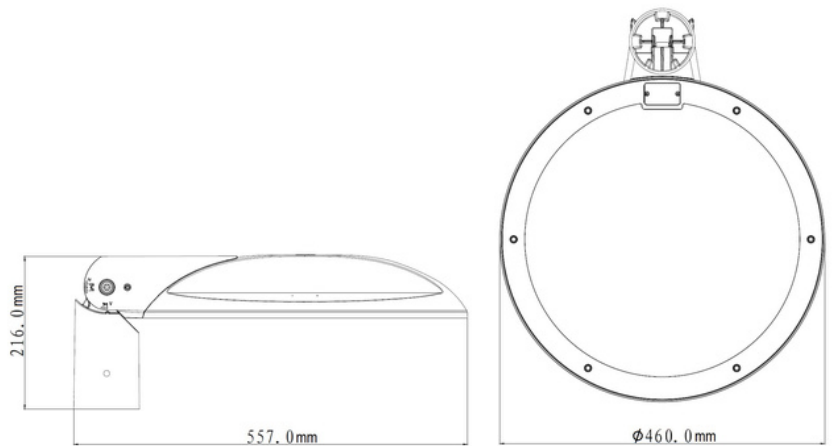

SL3 Series

LED STREETLIGHT SILVER - 90W

Integrated Power's new SL3 Series LED streetlights offer a slim, modern design, perfect for upgrading dated fittings or for new installations. The SL3 streetlight offers highly efficient LED chips and running gear in a well constructed housing.

Features

- Premium quality Philips LEDs
- High efficiency, up to 140lm/W
- Wide range of asymmetric optics
- 1-10V dimmable
- Aluminium alloy construction
- Adjustable arm for horizontal & vertical spigots
- 76mm (included) & 60mm spigot adaptor options

Applications

- Roadways
- Car Parks
- Walkways
- Car Yards
- Parks

Standard Specifications

- Rated Input Power: 90W
- Lumen Output: 12,600lm
- Colour Temperature: 3000K/4000K/5000K
- CRI Rating: CRI>70 (CRI>80 Optional)
- Operating Temperature -30/+40°C
- EPA (Sail Area): 0.141m²
- Service Life: L90B10 / >46,000hrs @ 25°C Ta
- IP Rating: IP66
- IK Rating: IK08
- Fitting weight: 7.8kg +/- 0.3kg
- Suits 76mm OD spigot