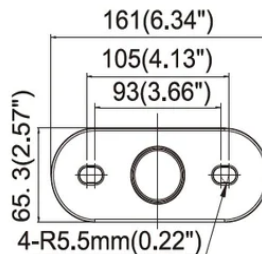

Premiere Series

DMX CONTROLLED

RGB LED FLOODLIGHT - 35W SILVER

DMX
512