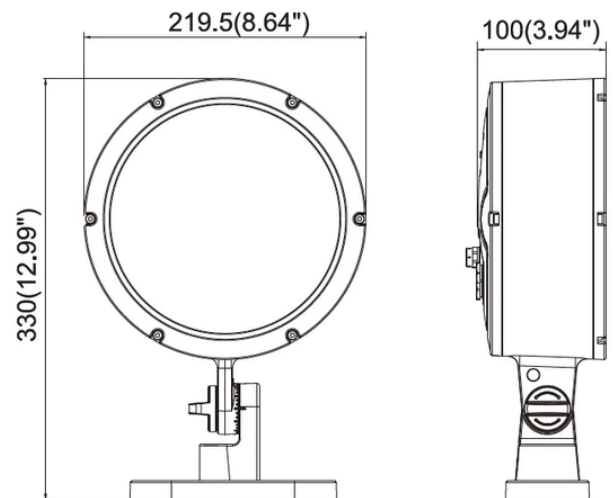

Features

- Heavy duty construction
- High quality LED chips
- Wide range of optics
- 3-pin DMX in & out control cables
- Clear lens standard
- Honeycomb lens option ** (excludes 3.8° and 8° narrow optics)
- Adjustable bracket included
- RGBW & Tuneable white models available

Applications

- Facades
- Bridges
- Sports Arenas
- Special Events
- Advertising
- Signage
- Commercial Buildings
- Landscapes

1300 551 942

sales@integratedpower.net.au

Standard Specifications

- Rated Input Power: 35W / 240Vac
- Lumen Output: 3,500lm (clear leans)
- Lumen Output: 2,450lm (honeycomb lens**)
- Colour Temp: RGB
- CRI Rating: CRI>80
- Operating Temperature: -30/+50 deg C
- EPA (Sail Area): 0.04m²
- Service Life: L70 / 77,000hrs
- Ingress Protection: IP66
- IK Rating: IK08
- Fitting weight: 3.7kg ± 0.3kg